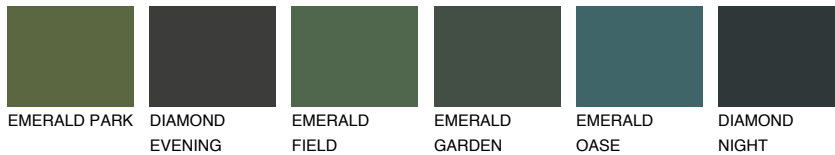

COLOUR DETAILS

FLORES3 FS3

64% TSR 64%

Matching colours

COLOURS

INTENSE

For more information on plasters and paints, go to www.ceresit.en

*The presented colours refer to plasters and paints offered by Ceresit. Due to the use of digital techniques, the presented colours might not represent the original ones, thus they cannot be considered as a reliable colour presentation. We recommend checking the authentic colour samples.