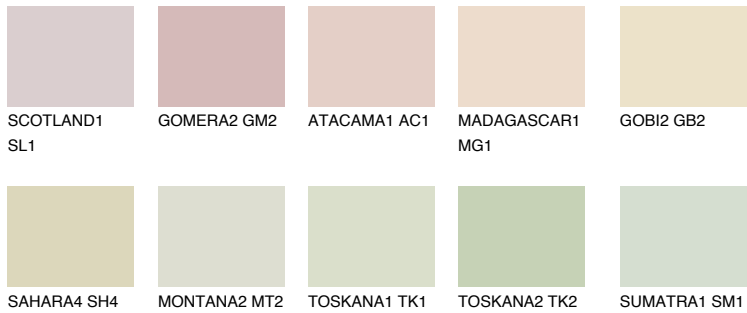

COLOUR DETAILS

FLORES2 FS2

70% TSR 64%

Matching colours

COLOURS

INTENSE

For more information on plasters and paints, go to www.ceresit.en

*The presented colours refer to plasters and paints offered by Ceresit. Due to the use of digital techniques, the presented colours might not represent the original ones, thus they cannot be considered as a reliable colour presentation. We recommend checking the authentic colour samples.