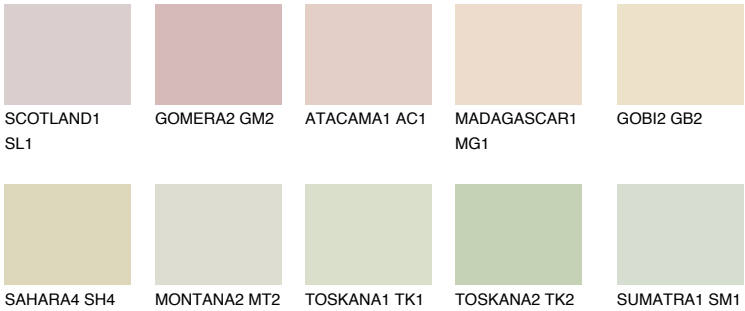

FLORES2 FS2

70% **TSR** 64%

Matching colours

COLOURS

INTENSE

For more information on plasters and paints, go to www.ceresit.en

*The presented colours refer to plasters and paints offered by Ceresit. Due to the use of digital techniques, the presented colours might not represent the original ones, thus they cannot be considered as a reliable colour presentation. We recommend checking the authentic colour samples.