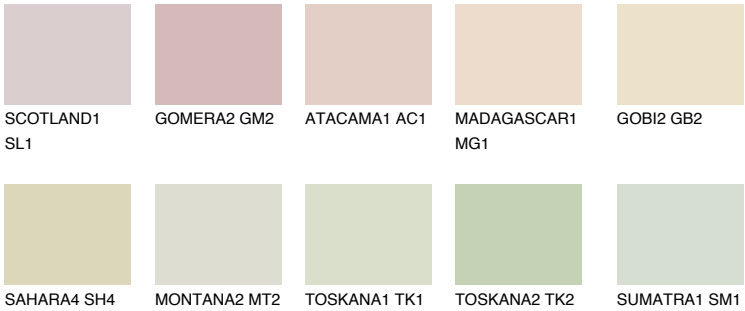

COLOUR DETAILS

FLORES2 FS2

70% TSR 64%

Matching colours

COLOURS

INTENSE

For more information on plasters and paints, go to www.ceresit.en

*The presented colours refer to plasters and paints offered by Ceresit. Due to the use of digital techniques, the presented colours might not represent the original ones, thus they cannot be considered as a reliable colour presentation. We recommend checking the authentic colour samples.