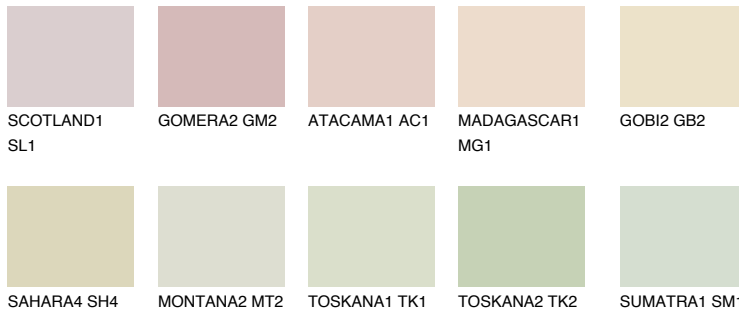

COLOUR DETAILS

FLORES2 FS2

70% TSR 64%

Matching colours

COLOURS

INTENSE

For more information on plasters and paints, go to www.ceresit.en

*The presented colours refer to plasters and paints offered by Ceresit. Due to the use of digital techniques, the presented colours might not represent the original ones, thus they cannot be considered as a reliable colour presentation. We recommend checking the authentic colour samples.