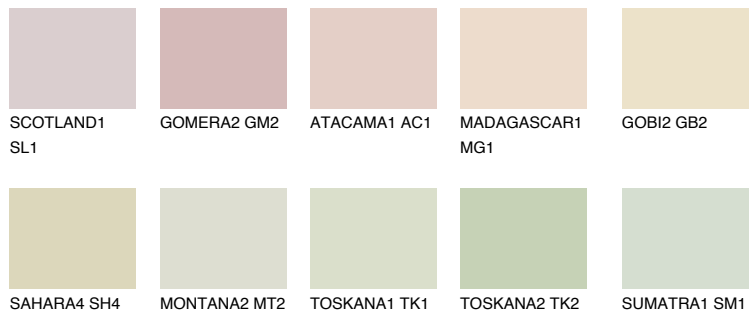

COLOUR DETAILS

FLORES2 FS2

70% TSR 64%

Matching colours

COLOURS

INTENSE

For more information on plasters and paints, go to www.ceresit.en

*The presented colours refer to plasters and paints offered by Ceresit. Due to the use of digital techniques, the presented colours might not represent the original ones, thus they cannot be considered as a reliable colour presentation. We recommend checking the authentic colour samples.