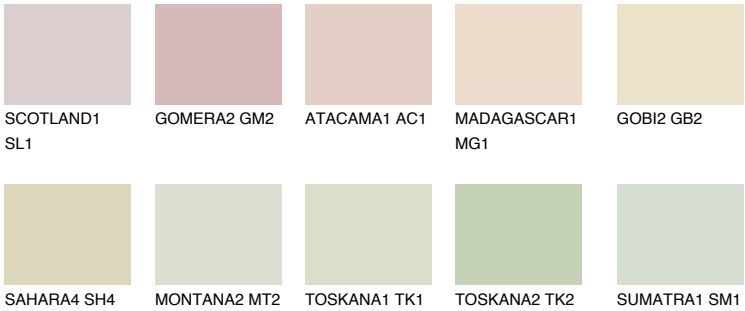

## FLORES2 FS2

70% **TSR** 64%

### Matching colours

#### COLOURS

#### INTENSE

For more information on plasters and paints, go to [www.ceresit.en](http://www.ceresit.en)

\*The presented colours refer to plasters and paints offered by Ceresit. Due to the use of digital techniques, the presented colours might not represent the original ones, thus they cannot be considered as a reliable colour presentation. We recommend checking the authentic colour samples.