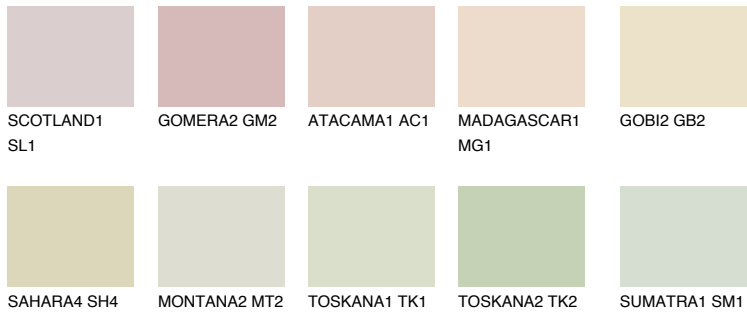

# COLOUR DETAILS

## FLORES2 FS2

70% TSR 64%

### Matching colours

#### COLOURS