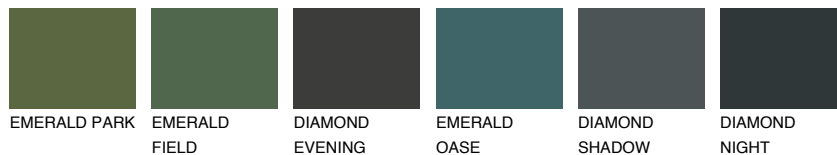

COLOUR DETAILS

FLORES1 FS1

78% TSR 73%

Matching colours

COLOURS

INTENSE

For more information on plasters and paints, go to www.ceresit.en

*The presented colours refer to plasters and paints offered by Ceresit. Due to the use of digital techniques, the presented colours might not represent the original ones, thus they cannot be considered as a reliable colour presentation. We recommend checking the authentic colour samples.