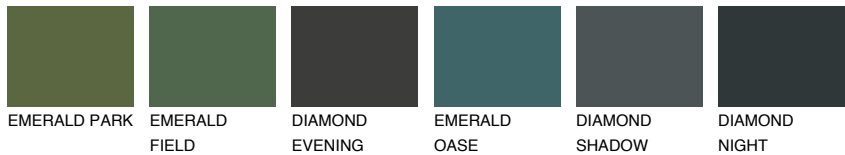

COLOUR DETAILS

FLORES1 FS1

78% TSR 73%

Matching colours

COLOURS

INTENSE

For more information on plasters and paints, go to www.ceresit.en

*The presented colours refer to plasters and paints offered by Ceresit. Due to the use of digital techniques, the presented colours might not represent the original ones, thus they cannot be considered as a reliable colour presentation. We recommend checking the authentic colour samples.