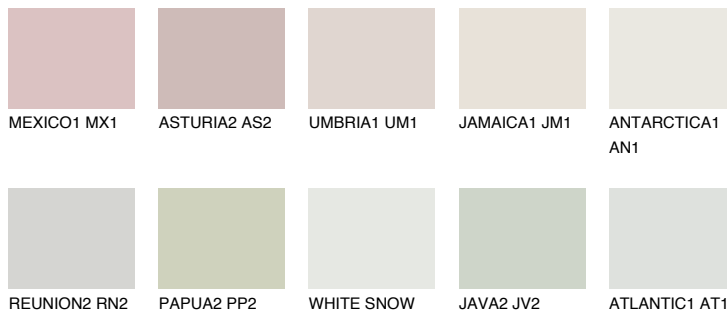

COLOUR DETAILS

FLORES1 FS1

78% TSR 73%

Matching colours

COLOURS

INTENSE

For more information on plasters and paints, go to www.ceresit.en

*The presented colours refer to plasters and paints offered by Ceresit. Due to the use of digital techniques, the presented colours might not represent the original ones, thus they cannot be considered as a reliable colour presentation. We recommend checking the authentic colour samples.