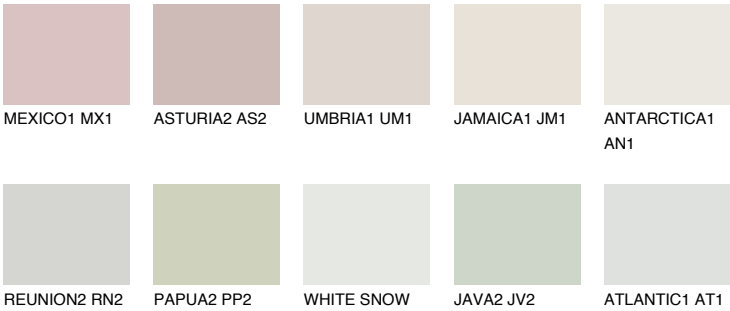

FLORES1 FS1

78% TSR 73%

Matching colours

COLOURS

INTENSE

For more information on plasters and paints, go to www.ceresit.en

*The presented colours refer to plasters and paints offered by Ceresit. Due to the use of digital techniques, the presented colours might not represent the original ones, thus they cannot be considered as a reliable colour presentation. We recommend checking the authentic colour samples.