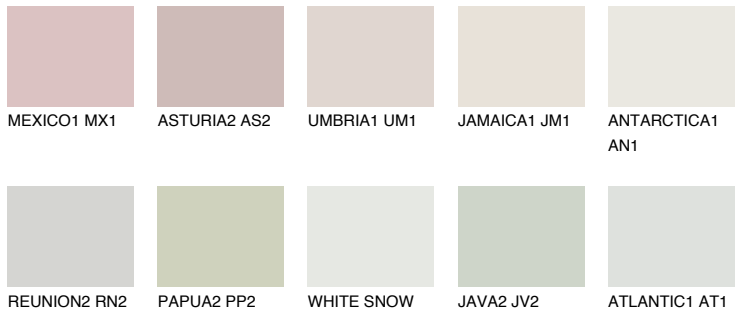

COLOUR DETAILS

FLORES1 FS1

78% TSR 73%

Matching colours

COLOURS

INTENSE

For more information on plasters and paints, go to www.ceresit.en

*The presented colours refer to plasters and paints offered by Ceresit. Due to the use of digital techniques, the presented colours might not represent the original ones, thus they cannot be considered as a reliable colour presentation. We recommend checking the authentic colour samples.