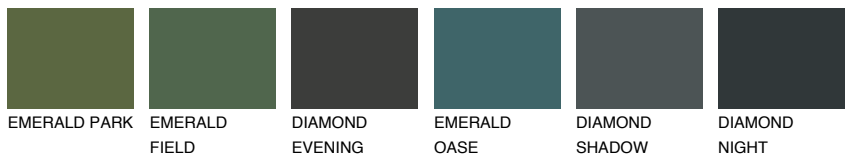

COLOUR DETAILS

FLORES1 FS1

78% TSR 73%

Matching colours

COLOURS

INTENSE

For more information on plasters and paints, go to www.ceresit.en

*The presented colours refer to plasters and paints offered by Ceresit. Due to the use of digital techniques, the presented colours might not represent the original ones, thus they cannot be considered as a reliable colour presentation. We recommend checking the authentic colour samples.