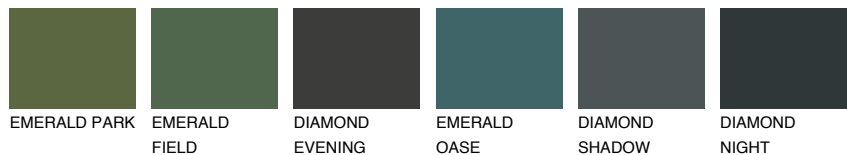

COLOUR DETAILS

FLORES1 FS1

78% TSR 73%

Matching colours

COLOURS

INTENSE

For more information on plasters and paints, go to www.ceresit.en

*The presented colours refer to plasters and paints offered by Ceresit. Due to the use of digital techniques, the presented colours might not represent the original ones, thus they cannot be considered as a reliable colour presentation. We recommend checking the authentic colour samples.