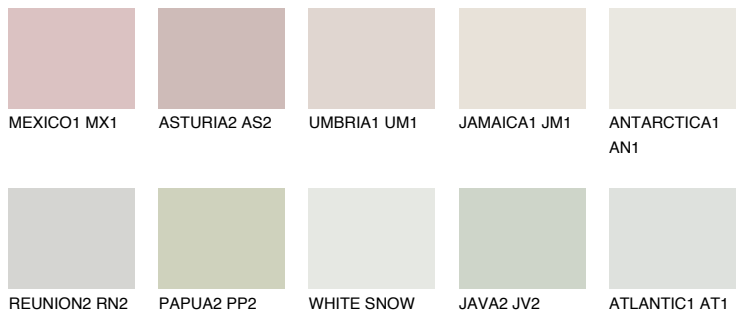

COLOUR DETAILS

FLORES1 FS1

78% TSR 73%

Matching colours

COLOURS

INTENSE

For more information on plasters and paints, go to www.ceresit.en

*The presented colours refer to plasters and paints offered by Ceresit. Due to the use of digital techniques, the presented colours might not represent the original ones, thus they cannot be considered as a reliable colour presentation. We recommend checking the authentic colour samples.