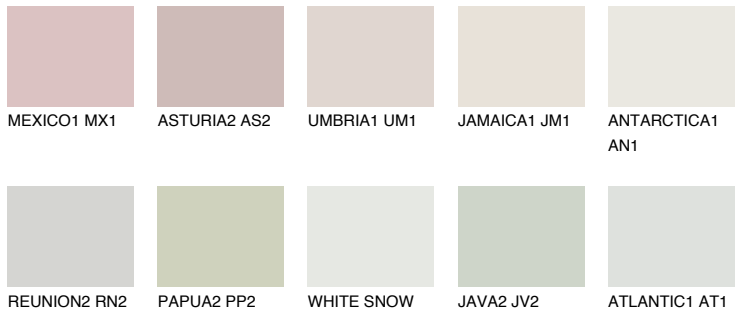

# COLOUR DETAILS

## FLORES1 FS1

78% TSR 73%

### Matching colours

#### COLOURS