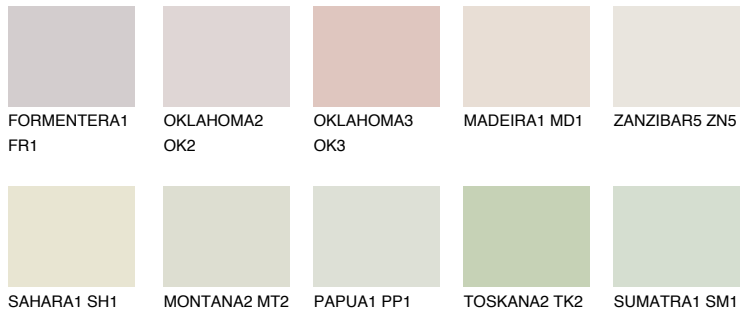

COLOUR DETAILS

ZANZIBAR6 ZN6

75% TSR 72%

Matching colours

COLOURS

INTENSE

For more information on plasters and paints, go to www.ceresit.en

*The presented colours refer to plasters and paints offered by Ceresit. Due to the use of digital techniques, the presented colours might not represent the original ones, thus they cannot be considered as a reliable colour presentation. We recommend checking the authentic colour samples.