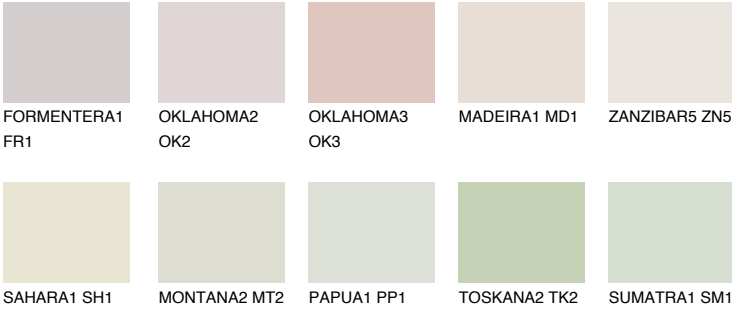

COLOUR DETAILS

ZANZIBAR6 ZN6

75% TSR 72%

Matching colours

COLOURS

INTENSE

For more information on plasters and paints, go to www.ceresit.en

*The presented colours refer to plasters and paints offered by Ceresit. Due to the use of digital techniques, the presented colours might not represent the original ones, thus they cannot be considered as a reliable colour presentation. We recommend checking the authentic colour samples.