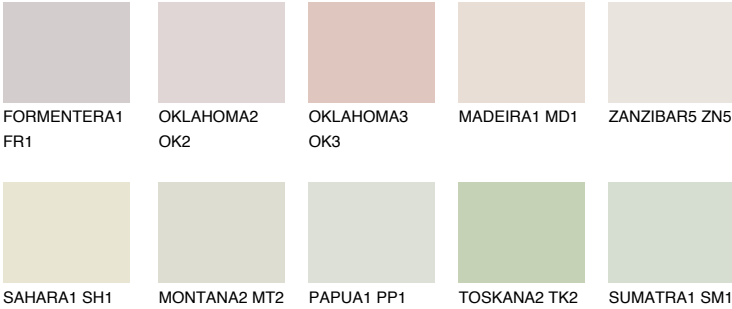

# COLOUR DETAILS

## ZANZIBAR6 ZN6

75% TSR 72%

### Matching colours

#### COLOURS