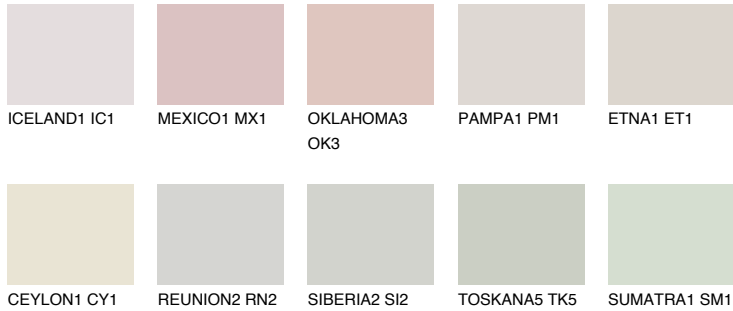

COLOUR DETAILS

ZANZIBAR5 ZN5

78% TSR 70%

Matching colours

COLOURS

INTENSE

For more information on plasters and paints, go to www.ceresit.en

*The presented colours refer to plasters and paints offered by Ceresit. Due to the use of digital techniques, the presented colours might not represent the original ones, thus they cannot be considered as a reliable colour presentation. We recommend checking the authentic colour samples.