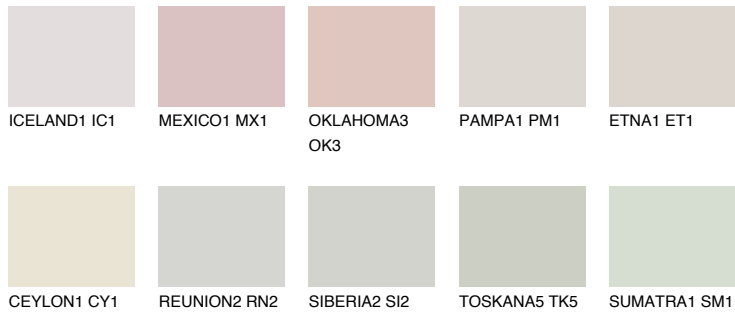

COLOUR DETAILS

ZANZIBAR5 ZN5

78% TSR 70%

Matching colours

COLOURS

INTENSE

For more information on plasters and paints, go to www.ceresit.en

*The presented colours refer to plasters and paints offered by Ceresit. Due to the use of digital techniques, the presented colours might not represent the original ones, thus they cannot be considered as a reliable colour presentation. We recommend checking the authentic colour samples.