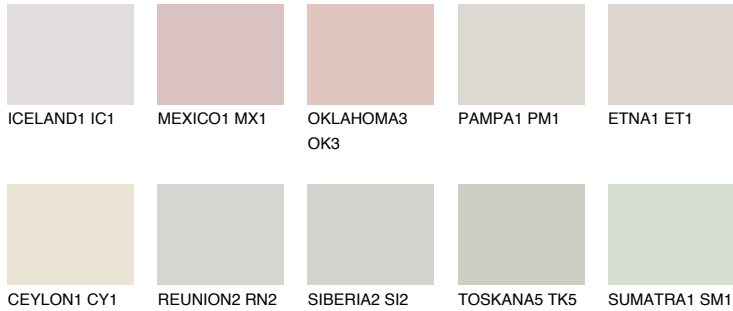

# COLOUR DETAILS

### Matching colours

#### COLOURS

#### INTENSE

For more information on plasters and paints, go to [www.ceresit.en](http://www.ceresit.en)

\*The presented colours refer to plasters and paints offered by Ceresit. Due to the use of digital techniques, the presented colours might not represent the original ones, thus they cannot be considered as a reliable colour presentation. We recommend checking the authentic colour samples.