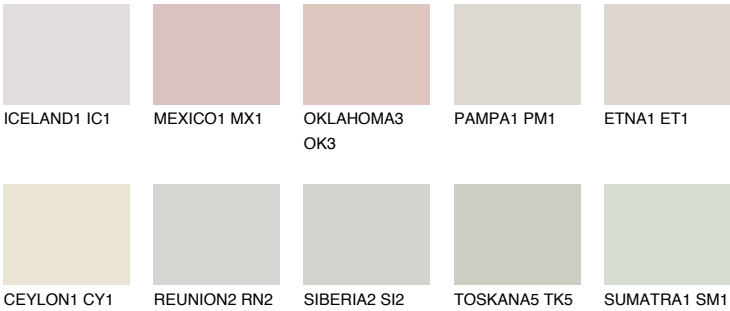

ZANZIBAR5 ZN5

78% **TSR** 70%

Matching colours

COLOURS

INTENSE

For more information on plasters and paints, go to www.ceresit.en

*The presented colours refer to plasters and paints offered by Ceresit. Due to the use of digital techniques, the presented colours might not represent the original ones, thus they cannot be considered as a reliable colour presentation. We recommend checking the authentic colour samples.