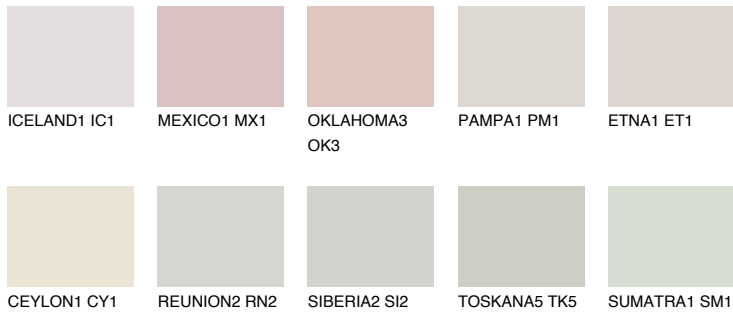

COLOUR DETAILS

ZANZIBAR5 ZN5

78% TSR 70%

Matching colours

COLOURS

INTENSE

For more information on plasters and paints, go to www.ceresit.en

*The presented colours refer to plasters and paints offered by Ceresit. Due to the use of digital techniques, the presented colours might not represent the original ones, thus they cannot be considered as a reliable colour presentation. We recommend checking the authentic colour samples.