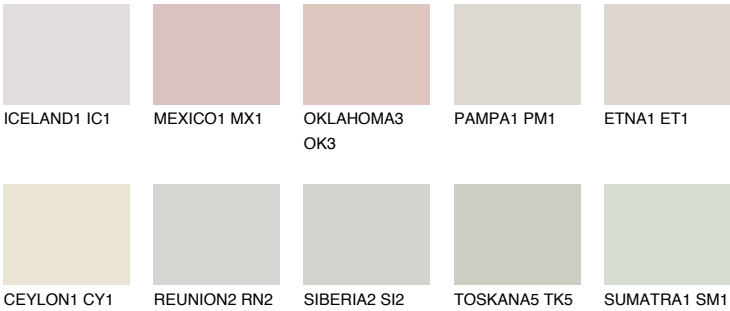

## ZANZIBAR5 ZN5

78% TSR 70%

### Matching colours

#### COLOURS

#### INTENSE

For more information on plasters and paints, go to [www.ceresit.en](http://www.ceresit.en)

\*The presented colours refer to plasters and paints offered by Ceresit. Due to the use of digital techniques, the presented colours might not represent the original ones, thus they cannot be considered as a reliable colour presentation. We recommend checking the authentic colour samples.