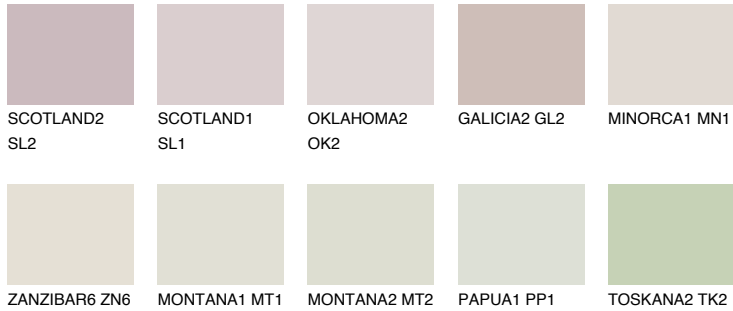

COLOUR DETAILS

ZANZIBAR4 ZN4

75% TSR 73%

Matching colours

COLOURS

INTENSE

For more information on plasters and paints, go to www.ceresit.en

*The presented colours refer to plasters and paints offered by Ceresit. Due to the use of digital techniques, the presented colours might not represent the original ones, thus they cannot be considered as a reliable colour presentation. We recommend checking the authentic colour samples.