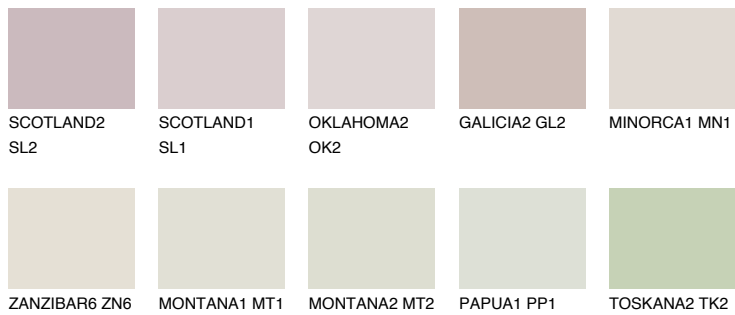

# COLOUR DETAILS

## ZANZIBAR4 ZN4

75% TSR 73%

### Matching colours

#### COLOURS