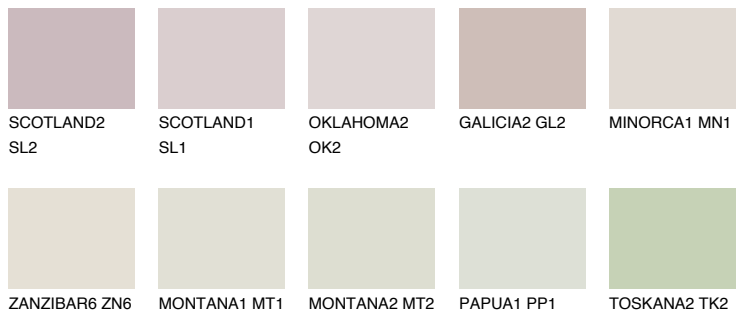

COLOUR DETAILS

ZANZIBAR4 ZN4

75% TSR 73%

Matching colours

COLOURS

INTENSE

For more information on plasters and paints, go to www.ceresit.en

*The presented colours refer to plasters and paints offered by Ceresit. Due to the use of digital techniques, the presented colours might not represent the original ones, thus they cannot be considered as a reliable colour presentation. We recommend checking the authentic colour samples.