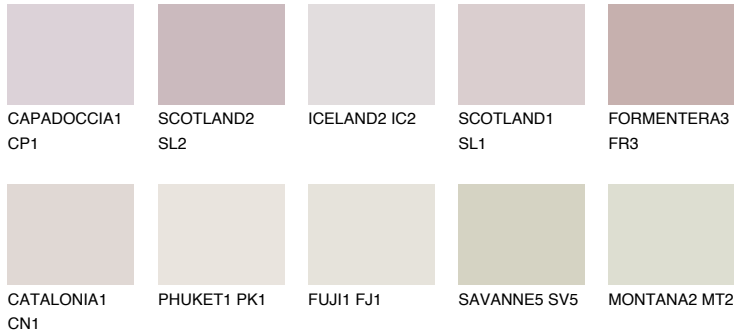

COLOUR DETAILS

ZANZIBAR3 ZN3

75% TSR 73%

Matching colours

COLOURS

INTENSE

For more information on plasters and paints, go to www.ceresit.en

*The presented colours refer to plasters and paints offered by Ceresit. Due to the use of digital techniques, the presented colours might not represent the original ones, thus they cannot be considered as a reliable colour presentation. We recommend checking the authentic colour samples.