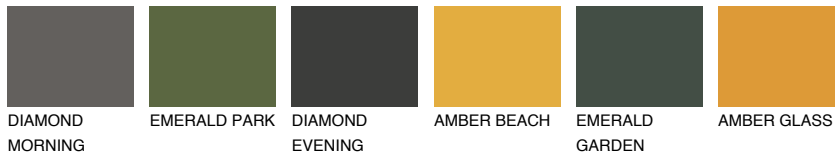

COLOUR DETAILS

ZANZIBAR3 ZN3

75% TSR 73%

Matching colours

COLOURS

INTENSE

For more information on plasters and paints, go to www.ceresit.en

*The presented colours refer to plasters and paints offered by Ceresit. Due to the use of digital techniques, the presented colours might not represent the original ones, thus they cannot be considered as a reliable colour presentation. We recommend checking the authentic colour samples.