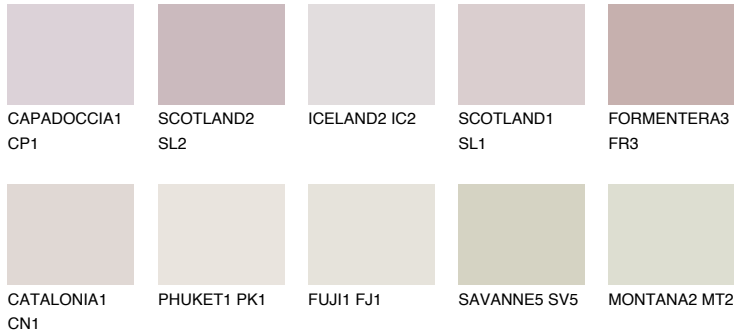

# COLOUR DETAILS

## ZANZIBAR3 ZN3

75% TSR 73%

### Matching colours

#### COLOURS