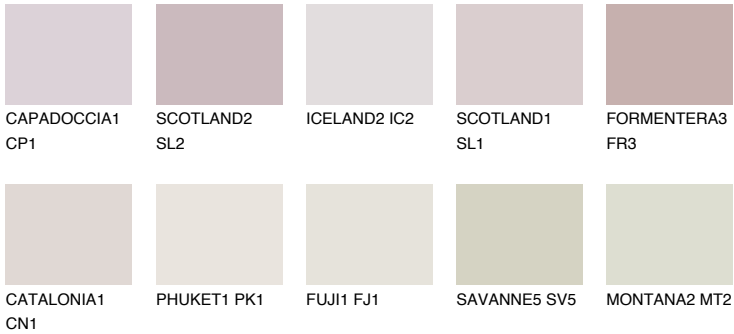

ZANZIBAR3 ZN3

75% TSR 73%

Matching colours

COLOURS

INTENSE

For more information on plasters and paints, go to www.ceresit.en

*The presented colours refer to plasters and paints offered by Ceresit. Due to the use of digital techniques, the presented colours might not represent the original ones, thus they cannot be considered as a reliable colour presentation. We recommend checking the authentic colour samples.