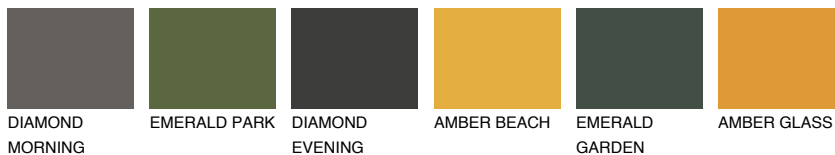

COLOUR DETAILS

ZANZIBAR3 ZN3

75% TSR 73%

Matching colours

COLOURS

INTENSE

For more information on plasters and paints, go to www.ceresit.en

*The presented colours refer to plasters and paints offered by Ceresit. Due to the use of digital techniques, the presented colours might not represent the original ones, thus they cannot be considered as a reliable colour presentation. We recommend checking the authentic colour samples.