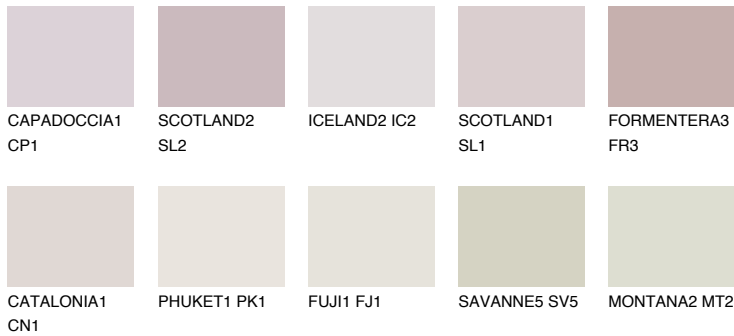

COLOUR DETAILS

ZANZIBAR3 ZN3

75% TSR 73%

Matching colours

COLOURS

INTENSE

For more information on plasters and paints, go to www.ceresit.en

*The presented colours refer to plasters and paints offered by Ceresit. Due to the use of digital techniques, the presented colours might not represent the original ones, thus they cannot be considered as a reliable colour presentation. We recommend checking the authentic colour samples.