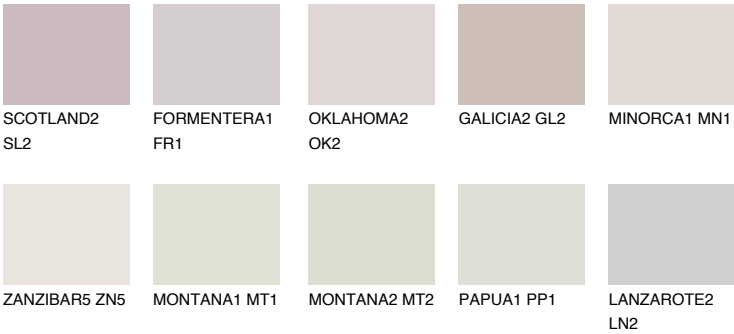

COLOUR DETAILS

ZANZIBAR2 ZN2

76% TSR 73%

Matching colours

COLOURS

INTENSE

For more information on plasters and paints, go to www.ceresit.en

*The presented colours refer to plasters and paints offered by Ceresit. Due to the use of digital techniques, the presented colours might not represent the original ones, thus they cannot be considered as a reliable colour presentation. We recommend checking the authentic colour samples.