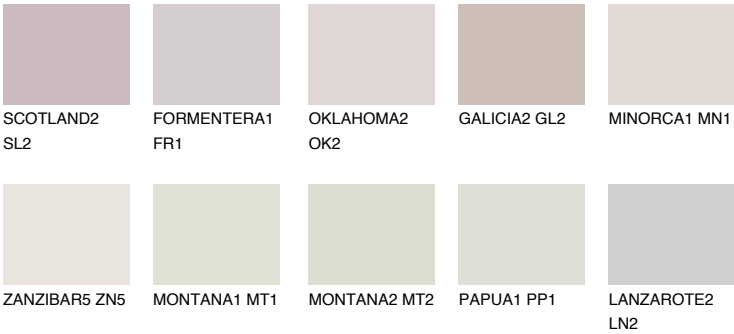

## ZANZIBAR2 ZN2

76% **TSR** 73%

### Matching colours

#### COLOURS

#### INTENSE

For more information on plasters and paints, go to [www.ceresit.en](http://www.ceresit.en)

\*The presented colours refer to plasters and paints offered by Ceresit. Due to the use of digital techniques, the presented colours might not represent the original ones, thus they cannot be considered as a reliable colour presentation. We recommend checking the authentic colour samples.