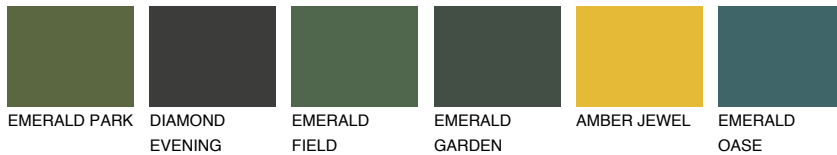

COLOUR DETAILS

ZANZIBAR2 ZN2

76% TSR 73%

Matching colours

COLOURS

INTENSE

For more information on plasters and paints, go to www.ceresit.en

*The presented colours refer to plasters and paints offered by Ceresit. Due to the use of digital techniques, the presented colours might not represent the original ones, thus they cannot be considered as a reliable colour presentation. We recommend checking the authentic colour samples.