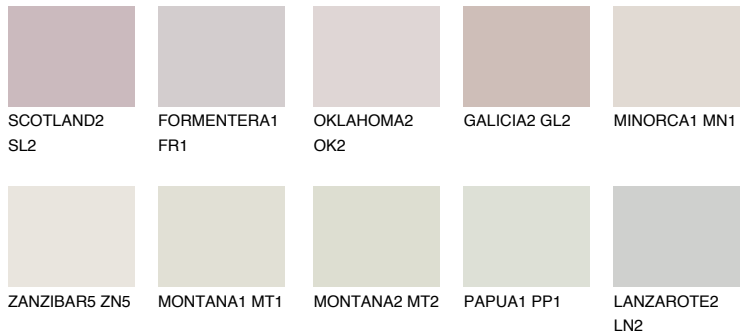

COLOUR DETAILS

ZANZIBAR2 ZN2

76% TSR 73%

Matching colours

COLOURS

INTENSE

For more information on plasters and paints, go to www.ceresit.en

*The presented colours refer to plasters and paints offered by Ceresit. Due to the use of digital techniques, the presented colours might not represent the original ones, thus they cannot be considered as a reliable colour presentation. We recommend checking the authentic colour samples.