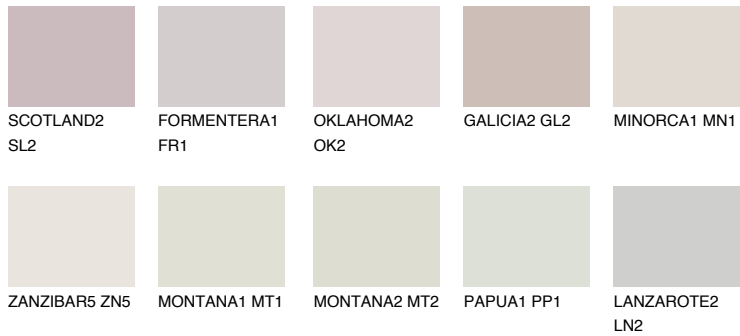

# COLOUR DETAILS

### Matching colours

#### COLOURS

#### INTENSE

For more information on plasters and paints, go to [www.ceresit.en](http://www.ceresit.en)

\*The presented colours refer to plasters and paints offered by Ceresit. Due to the use of digital techniques, the presented colours might not represent the original ones, thus they cannot be considered as a reliable colour presentation. We recommend checking the authentic colour samples.