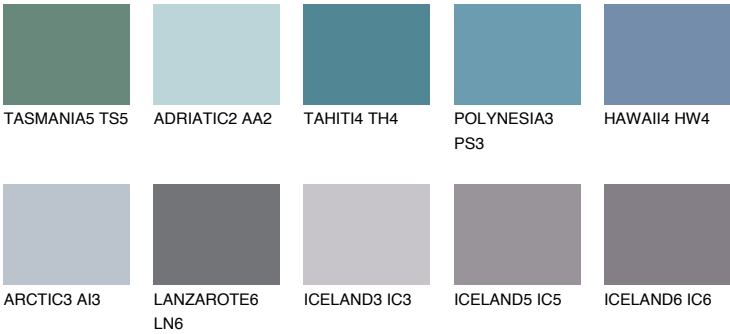

HAWAII5 HW5

17% TSR 22%

Matching colours

COLOURS

INTENSE

For more information on plasters and paints, go to www.ceresit.en

*The presented colours refer to plasters and paints offered by Ceresit. Due to the use of digital techniques, the presented colours might not represent the original ones, thus they cannot be considered as a reliable colour presentation. We recommend checking the authentic colour samples.