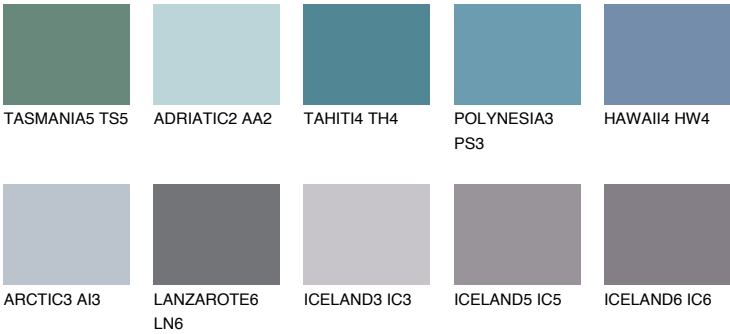

HAWAII5 HW5

17% **TSR** 22%

Matching colours

COLOURS

INTENSE

For more information on plasters and paints, go to www.ceresit.en

*The presented colours refer to plasters and paints offered by Ceresit. Due to the use of digital techniques, the presented colours might not represent the original ones, thus they cannot be considered as a reliable colour presentation. We recommend checking the authentic colour samples.