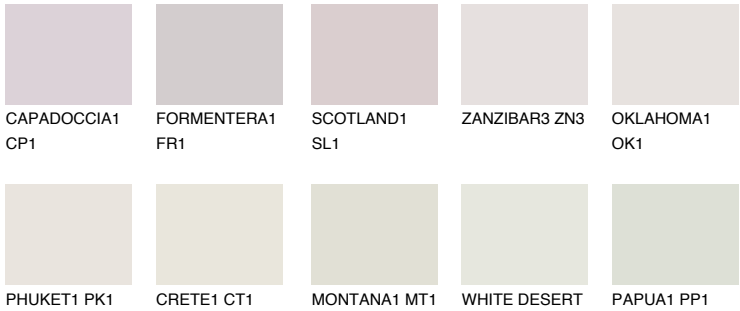

# COLOUR DETAILS

### Matching colours

#### COLOURS

#### INTENSE

For more information on plasters and paints, go to [www.ceresit.en](http://www.ceresit.en)

\*The presented colours refer to plasters and paints offered by Ceresit. Due to the use of digital techniques, the presented colours might not represent the original ones, thus they cannot be considered as a reliable colour presentation. We recommend checking the authentic colour samples.