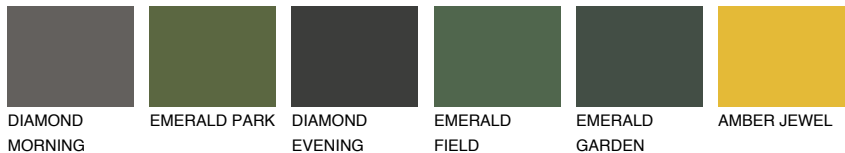

COLOUR DETAILS

ZANZIBAR1 ZN1

76% TSR 72%

Matching colours

COLOURS

INTENSE

For more information on plasters and paints, go to www.ceresit.en

*The presented colours refer to plasters and paints offered by Ceresit. Due to the use of digital techniques, the presented colours might not represent the original ones, thus they cannot be considered as a reliable colour presentation. We recommend checking the authentic colour samples.