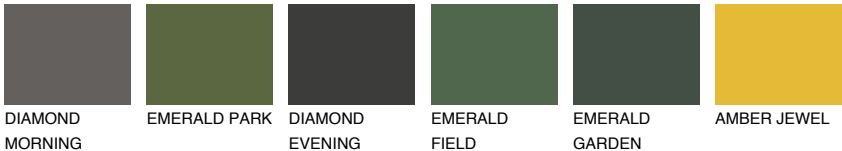

COLOUR DETAILS

ZANZIBAR1 ZN1

76% TSR 72%

Matching colours

COLOURS

INTENSE

For more information on plasters and paints, go to www.ceresit.en

*The presented colours refer to plasters and paints offered by Ceresit. Due to the use of digital techniques, the presented colours might not represent the original ones, thus they cannot be considered as a reliable colour presentation. We recommend checking the authentic colour samples.