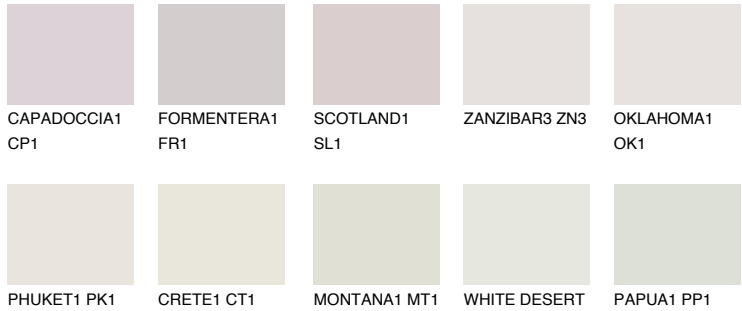

COLOUR DETAILS

ZANZIBAR1 ZN1

76% TSR 72%

Matching colours

COLOURS

INTENSE

For more information on plasters and paints, go to www.ceresit.en

*The presented colours refer to plasters and paints offered by Ceresit. Due to the use of digital techniques, the presented colours might not represent the original ones, thus they cannot be considered as a reliable colour presentation. We recommend checking the authentic colour samples.