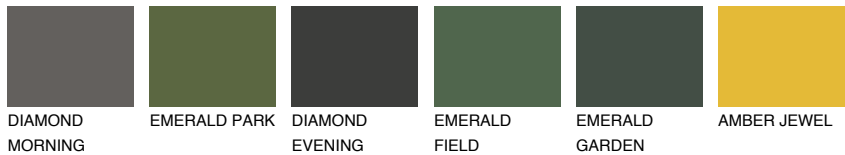

COLOUR DETAILS

ZANZIBAR1 ZN1

76% TSR 72%

Matching colours

COLOURS

INTENSE

For more information on plasters and paints, go to www.ceresit.en

*The presented colours refer to plasters and paints offered by Ceresit. Due to the use of digital techniques, the presented colours might not represent the original ones, thus they cannot be considered as a reliable colour presentation. We recommend checking the authentic colour samples.