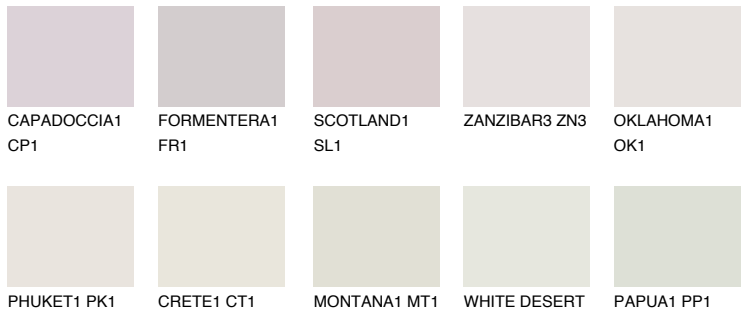

COLOUR DETAILS

ZANZIBAR1 ZN1

76% TSR 72%

Matching colours

COLOURS

INTENSE

For more information on plasters and paints, go to www.ceresit.en

*The presented colours refer to plasters and paints offered by Ceresit. Due to the use of digital techniques, the presented colours might not represent the original ones, thus they cannot be considered as a reliable colour presentation. We recommend checking the authentic colour samples.