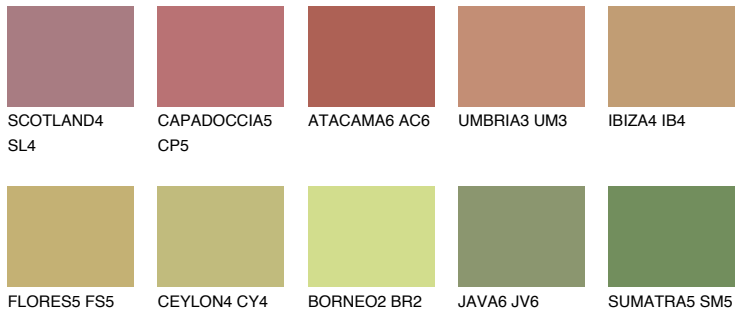

COLOUR DETAILS

ANDALUSIA6 AD6

39% TSR 39%

Matching colours

COLOURS

INTENSE

For more information on plasters and paints, go to www.ceresit.en

*The presented colours refer to plasters and paints offered by Ceresit. Due to the use of digital techniques, the presented colours might not represent the original ones, thus they cannot be considered as a reliable colour presentation. We recommend checking the authentic colour samples.