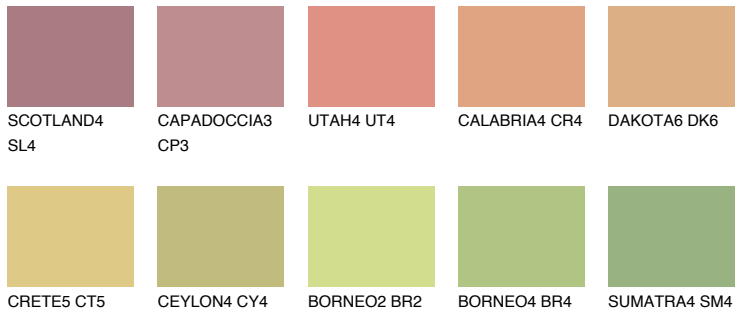

COLOUR DETAILS

ANDALUSIA5 AD5

49% TSR 52%

Matching colours

COLOURS

INTENSE

For more information on plasters and paints, go to www.ceresit.en

*The presented colours refer to plasters and paints offered by Ceresit. Due to the use of digital techniques, the presented colours might not represent the original ones, thus they cannot be considered as a reliable colour presentation. We recommend checking the authentic colour samples.