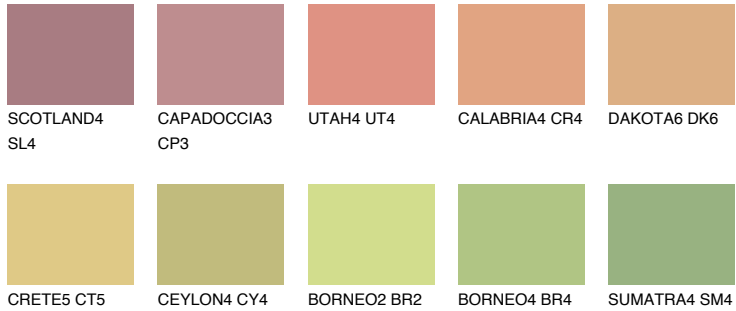

COLOUR DETAILS

ANDALUSIA5 AD5

49% TSR 52%

Matching colours

COLOURS

INTENSE

For more information on plasters and paints, go to www.ceresit.en

*The presented colours refer to plasters and paints offered by Ceresit. Due to the use of digital techniques, the presented colours might not represent the original ones, thus they cannot be considered as a reliable colour presentation. We recommend checking the authentic colour samples.