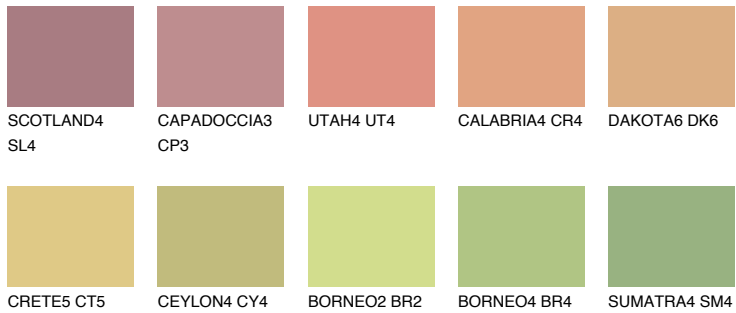

# COLOUR DETAILS

### Matching colours

#### COLOURS

#### INTENSE

For more information on plasters and paints, go to [www.ceresit.en](http://www.ceresit.en)

\*The presented colours refer to plasters and paints offered by Ceresit. Due to the use of digital techniques, the presented colours might not represent the original ones, thus they cannot be considered as a reliable colour presentation. We recommend checking the authentic colour samples.