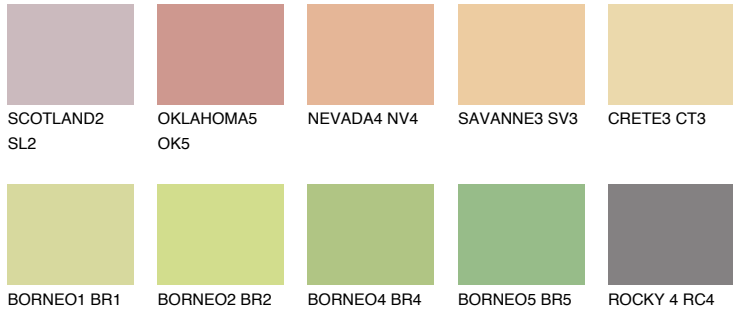

COLOUR DETAILS

ANDALUSIA4 AD4

64% TSR 64%

Matching colours

COLOURS

INTENSE

For more information on plasters and paints, go to www.ceresit.en

*The presented colours refer to plasters and paints offered by Ceresit. Due to the use of digital techniques, the presented colours might not represent the original ones, thus they cannot be considered as a reliable colour presentation. We recommend checking the authentic colour samples.