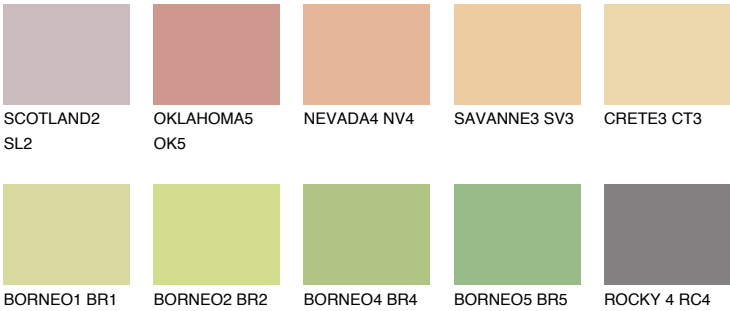

COLOUR DETAILS

ANDALUSIA4 AD4

64% TSR 64%

Matching colours

COLOURS

INTENSE

For more information on plasters and paints, go to www.ceresit.en

*The presented colours refer to plasters and paints offered by Ceresit. Due to the use of digital techniques, the presented colours might not represent the original ones, thus they cannot be considered as a reliable colour presentation. We recommend checking the authentic colour samples.