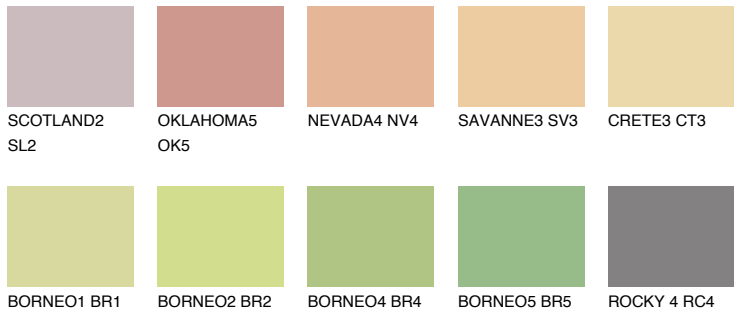

COLOUR DETAILS

ANDALUSIA4 AD4

64% TSR 64%

Matching colours

COLOURS

INTENSE

For more information on plasters and paints, go to www.ceresit.en

*The presented colours refer to plasters and paints offered by Ceresit. Due to the use of digital techniques, the presented colours might not represent the original ones, thus they cannot be considered as a reliable colour presentation. We recommend checking the authentic colour samples.