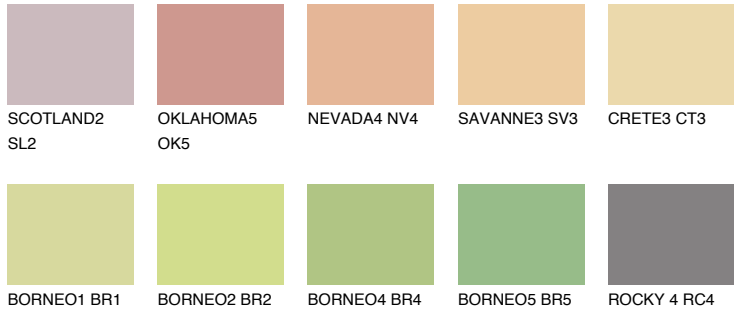

COLOUR DETAILS

ANDALUSIA4 AD4

64% **TSR** 64%

Matching colours

COLOURS

INTENSE

For more information on plasters and paints, go to www.ceresit.en

*The presented colours refer to plasters and paints offered by Ceresit. Due to the use of digital techniques, the presented colours might not represent the original ones, thus they cannot be considered as a reliable colour presentation. We recommend checking the authentic colour samples.