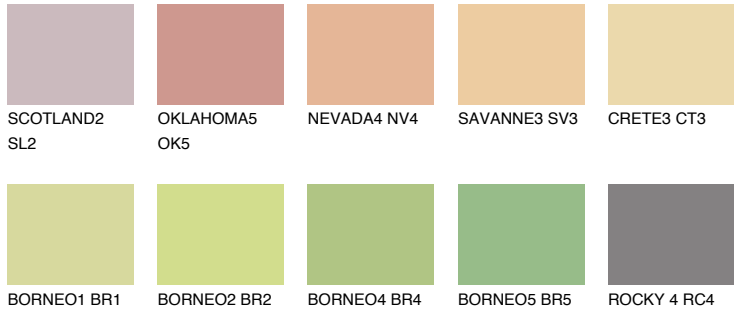

COLOUR DETAILS

ANDALUSIA4 AD4

64% TSR 64%

Matching colours

COLOURS

INTENSE

For more information on plasters and paints, go to www.ceresit.en

*The presented colours refer to plasters and paints offered by Ceresit. Due to the use of digital techniques, the presented colours might not represent the original ones, thus they cannot be considered as a reliable colour presentation. We recommend checking the authentic colour samples.