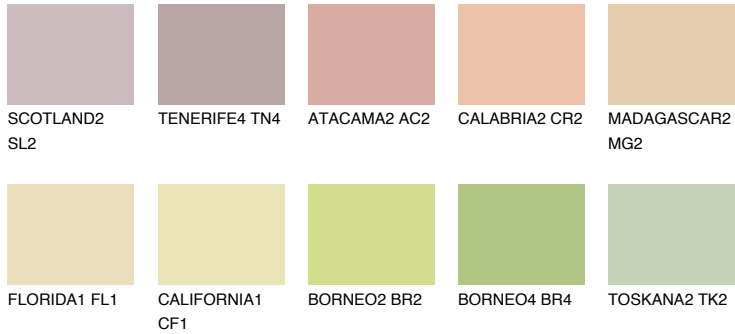

COLOUR DETAILS

ANDALUSIA3 AD3

61% TSR 59%

Matching colours

COLOURS

INTENSE

For more information on plasters and paints, go to www.ceresit.en

*The presented colours refer to plasters and paints offered by Ceresit. Due to the use of digital techniques, the presented colours might not represent the original ones, thus they cannot be considered as a reliable colour presentation. We recommend checking the authentic colour samples.