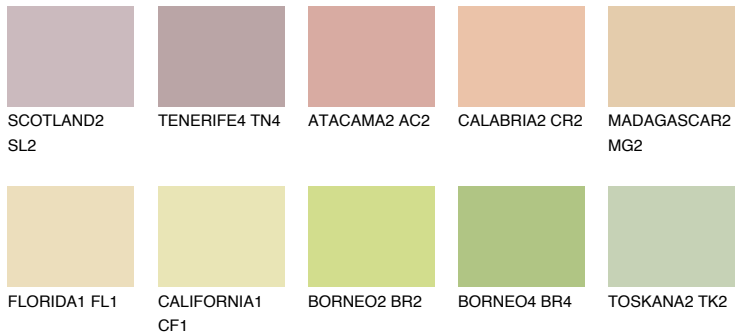

COLOUR DETAILS

ANDALUSIA3 AD3

61% TSR 59%

Matching colours

COLOURS

INTENSE

For more information on plasters and paints, go to www.ceresit.en

*The presented colours refer to plasters and paints offered by Ceresit. Due to the use of digital techniques, the presented colours might not represent the original ones, thus they cannot be considered as a reliable colour presentation. We recommend checking the authentic colour samples.