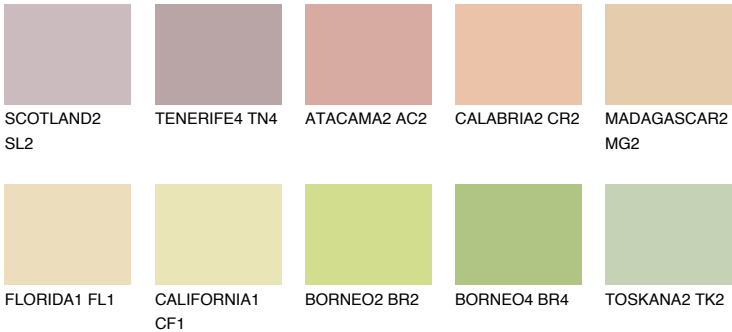

COLOUR DETAILS

ANDALUSIA3 AD3

61% TSR 59%

Matching colours

COLOURS

INTENSE

For more information on plasters and paints, go to www.ceresit.en

*The presented colours refer to plasters and paints offered by Ceresit. Due to the use of digital techniques, the presented colours might not represent the original ones, thus they cannot be considered as a reliable colour presentation. We recommend checking the authentic colour samples.