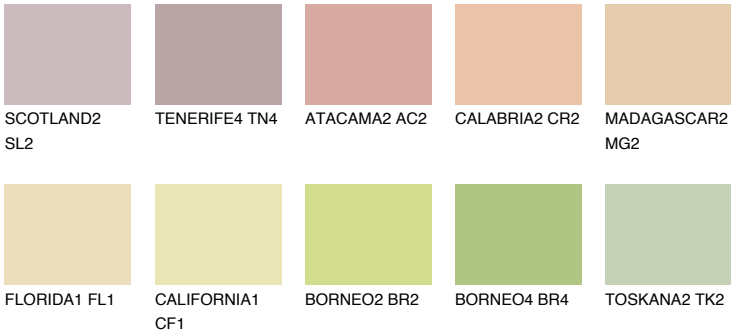

COLOUR DETAILS

ANDALUSIA3 AD3

61% TSR 59%

Matching colours

COLOURS

INTENSE

For more information on plasters and paints, go to www.ceresit.en

*The presented colours refer to plasters and paints offered by Ceresit. Due to the use of digital techniques, the presented colours might not represent the original ones, thus they cannot be considered as a reliable colour presentation. We recommend checking the authentic colour samples.