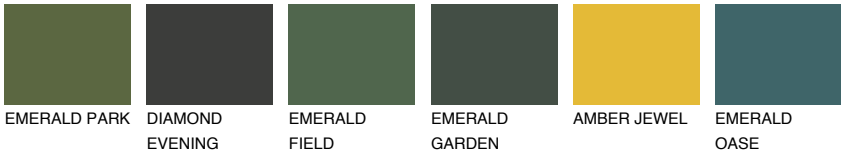

COLOUR DETAILS

ANDALUSIA3 AD3

61% TSR 59%

Matching colours

COLOURS

INTENSE

For more information on plasters and paints, go to www.ceresit.en

*The presented colours refer to plasters and paints offered by Ceresit. Due to the use of digital techniques, the presented colours might not represent the original ones, thus they cannot be considered as a reliable colour presentation. We recommend checking the authentic colour samples.