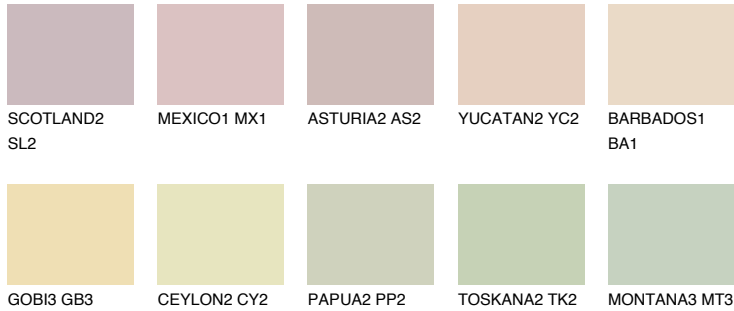

# COLOUR DETAILS

### Matching colours

#### COLOURS

#### INTENSE

For more information on plasters and paints, go to [www.ceresit.en](http://www.ceresit.en)

\*The presented colours refer to plasters and paints offered by Ceresit. Due to the use of digital techniques, the presented colours might not represent the original ones, thus they cannot be considered as a reliable colour presentation. We recommend checking the authentic colour samples.