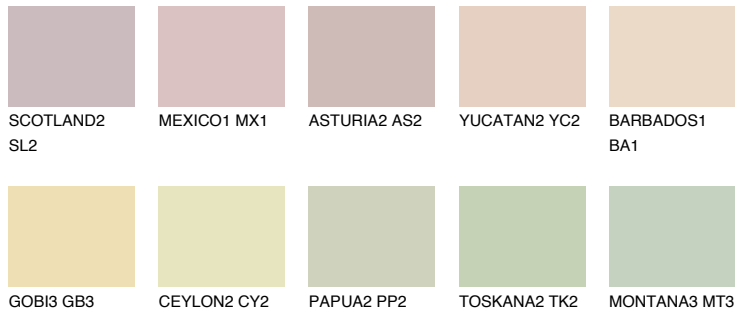

# COLOUR DETAILS

### Matching colours

#### COLOURS

#### INTENSE

For more information on plasters and paints, go to [www.ceresit.en](http://www.ceresit.en)

\*The presented colours refer to plasters and paints offered by Ceresit. Due to the use of digital techniques, the presented colours might not represent the original ones, thus they cannot be considered as a reliable colour presentation. We recommend checking the authentic colour samples.