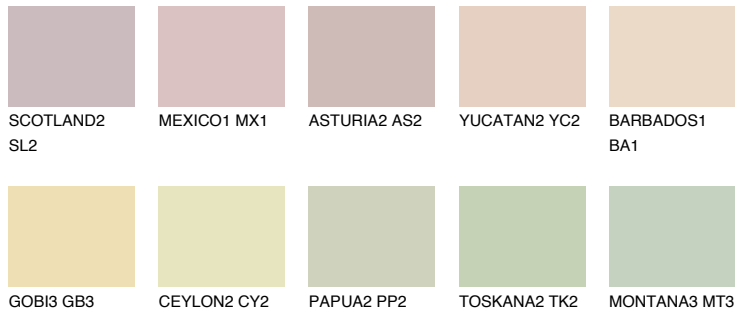

COLOUR DETAILS

ANDALUSIA2 AD2

73% TSR 66%

Matching colours

COLOURS

INTENSE

For more information on plasters and paints, go to www.ceresit.en

*The presented colours refer to plasters and paints offered by Ceresit. Due to the use of digital techniques, the presented colours might not represent the original ones, thus they cannot be considered as a reliable colour presentation. We recommend checking the authentic colour samples.