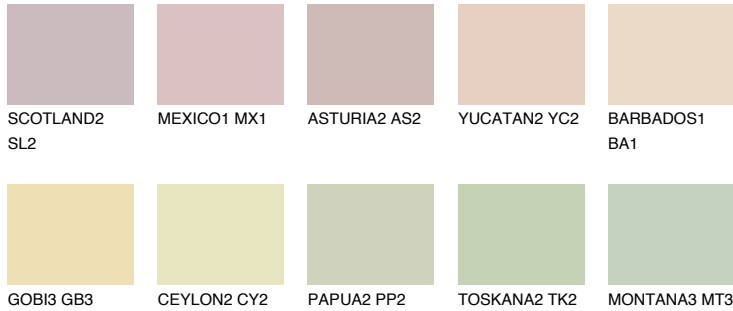

# COLOUR DETAILS

### Matching colours

#### COLOURS

#### INTENSE

For more information on plasters and paints, go to [www.ceresit.en](http://www.ceresit.en)

\*The presented colours refer to plasters and paints offered by Ceresit. Due to the use of digital techniques, the presented colours might not represent the original ones, thus they cannot be considered as a reliable colour presentation. We recommend checking the authentic colour samples.