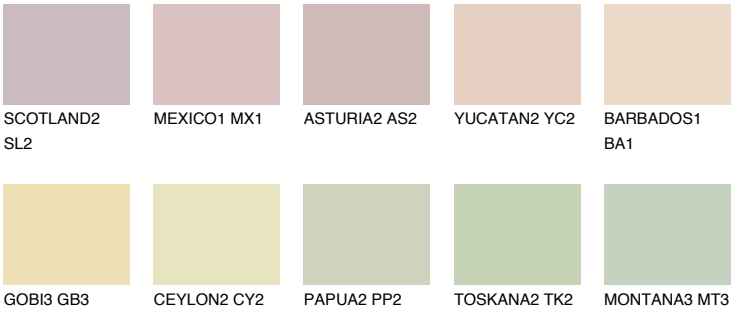

ANDALUSIA2 AD2

73% **TSR** 66%

Matching colours

COLOURS

INTENSE

For more information on plasters and paints, go to www.ceresit.en

*The presented colours refer to plasters and paints offered by Ceresit. Due to the use of digital techniques, the presented colours might not represent the original ones, thus they cannot be considered as a reliable colour presentation. We recommend checking the authentic colour samples.