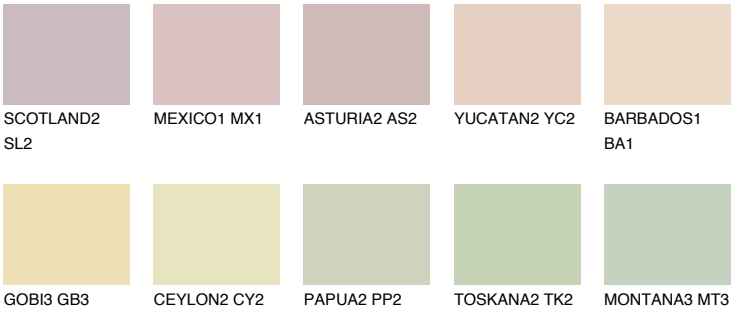

ANDALUSIA2 AD2

73% TSR 66%

Matching colours

COLOURS

INTENSE

For more information on plasters and paints, go to www.ceresit.en

*The presented colours refer to plasters and paints offered by Ceresit. Due to the use of digital techniques, the presented colours might not represent the original ones, thus they cannot be considered as a reliable colour presentation. We recommend checking the authentic colour samples.