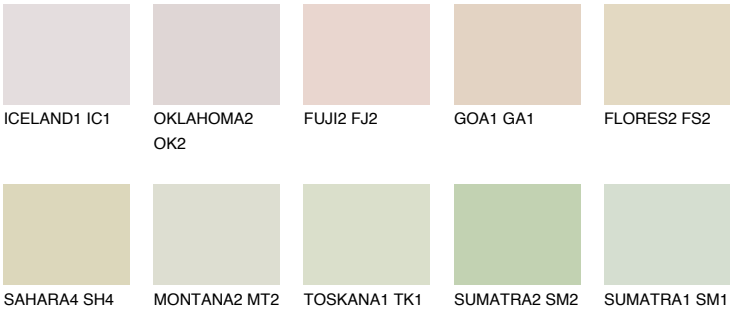

COLOUR DETAILS

ANDALUSIA1 AD1

76% TSR 69%

Matching colours

COLOURS

INTENSE

For more information on plasters and paints, go to www.ceresit.en

*The presented colours refer to plasters and paints offered by Ceresit. Due to the use of digital techniques, the presented colours might not represent the original ones, thus they cannot be considered as a reliable colour presentation. We recommend checking the authentic colour samples.