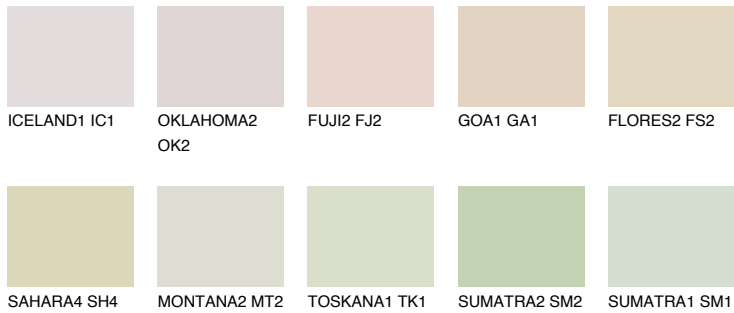

# COLOUR DETAILS

### Matching colours

#### COLOURS

#### INTENSE

For more information on plasters and paints, go to [www.ceresit.en](http://www.ceresit.en)

\*The presented colours refer to plasters and paints offered by Ceresit. Due to the use of digital techniques, the presented colours might not represent the original ones, thus they cannot be considered as a reliable colour presentation. We recommend checking the authentic colour samples.