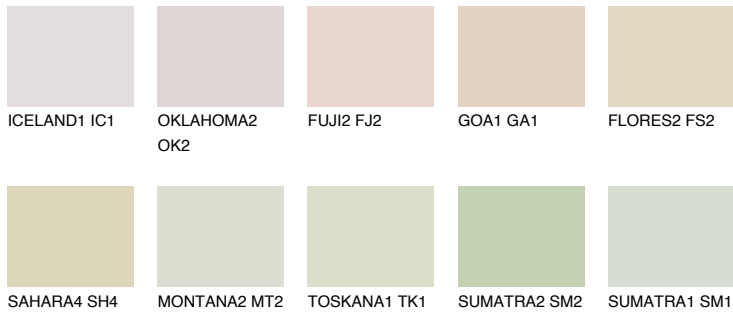

COLOUR DETAILS

ANDALUSIA1 AD1

76% **TSR** 69%

Matching colours

COLOURS

INTENSE

For more information on plasters and paints, go to www.ceresit.en

*The presented colours refer to plasters and paints offered by Ceresit. Due to the use of digital techniques, the presented colours might not represent the original ones, thus they cannot be considered as a reliable colour presentation. We recommend checking the authentic colour samples.