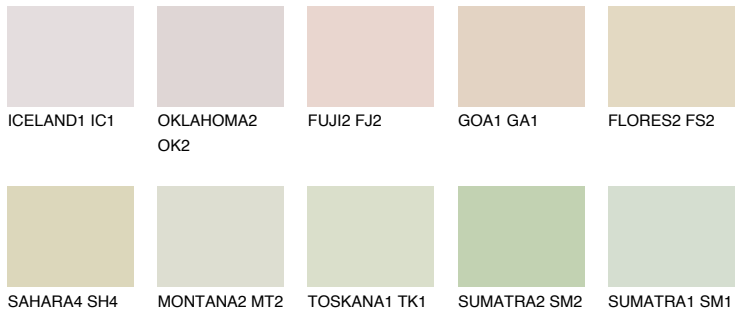

COLOUR DETAILS

ANDALUSIA1 AD1

76% TSR 69%

Matching colours

COLOURS

INTENSE

For more information on plasters and paints, go to www.ceresit.en

*The presented colours refer to plasters and paints offered by Ceresit. Due to the use of digital techniques, the presented colours might not represent the original ones, thus they cannot be considered as a reliable colour presentation. We recommend checking the authentic colour samples.