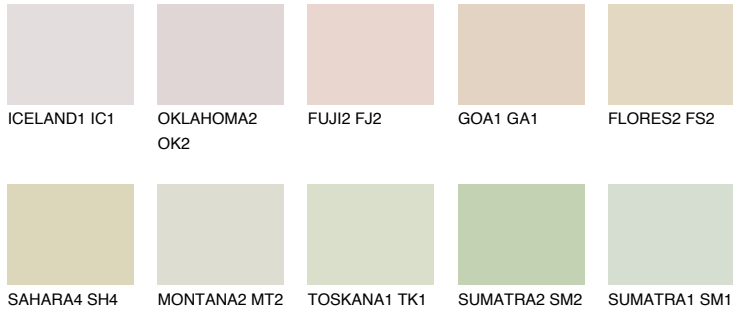

# COLOUR DETAILS

### Matching colours

#### COLOURS

#### INTENSE

For more information on plasters and paints, go to [www.ceresit.en](http://www.ceresit.en)

\*The presented colours refer to plasters and paints offered by Ceresit. Due to the use of digital techniques, the presented colours might not represent the original ones, thus they cannot be considered as a reliable colour presentation. We recommend checking the authentic colour samples.