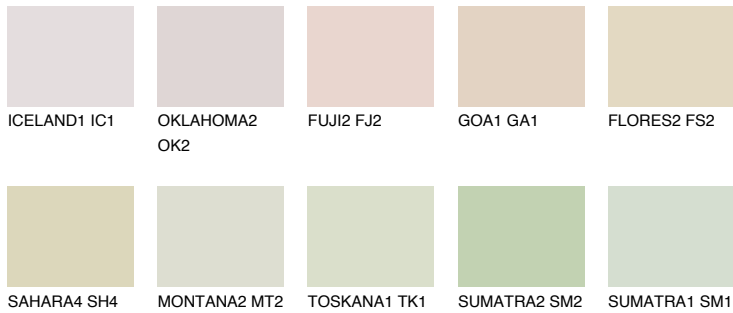

# COLOUR DETAILS

### Matching colours

#### COLOURS

#### INTENSE

For more information on plasters and paints, go to [www.ceresit.en](http://www.ceresit.en)

\*The presented colours refer to plasters and paints offered by Ceresit. Due to the use of digital techniques, the presented colours might not represent the original ones, thus they cannot be considered as a reliable colour presentation. We recommend checking the authentic colour samples.