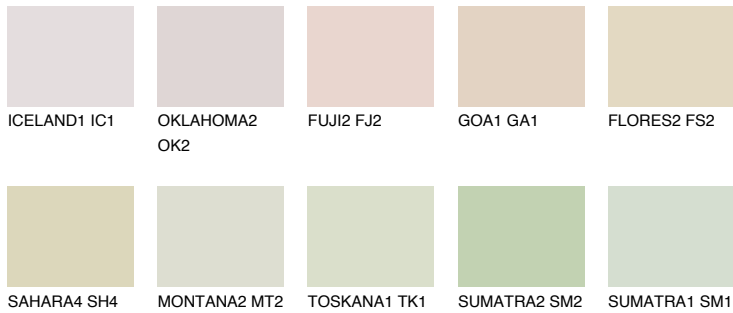

COLOUR DETAILS

ANDALUSIA1 AD1

76% TSR 69%

Matching colours

COLOURS

INTENSE

For more information on plasters and paints, go to www.ceresit.en

*The presented colours refer to plasters and paints offered by Ceresit. Due to the use of digital techniques, the presented colours might not represent the original ones, thus they cannot be considered as a reliable colour presentation. We recommend checking the authentic colour samples.