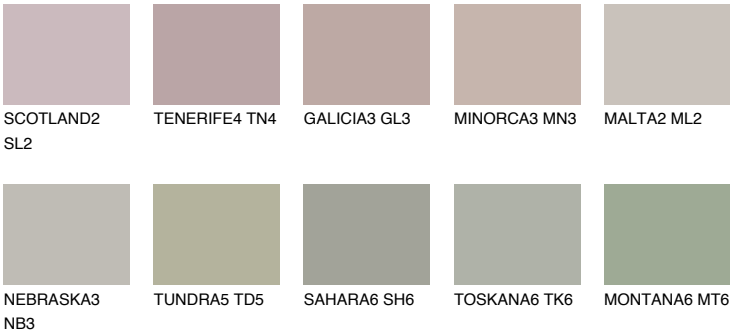

COLOUR DETAILS

COLORADO6 CO6

38% TSR 35%

Matching colours

COLOURS

INTENSE

For more information on plasters and paints, go to www.ceresit.en

*The presented colours refer to plasters and paints offered by Ceresit. Due to the use of digital techniques, the presented colours might not represent the original ones, thus they cannot be considered as a reliable colour presentation. We recommend checking the authentic colour samples.