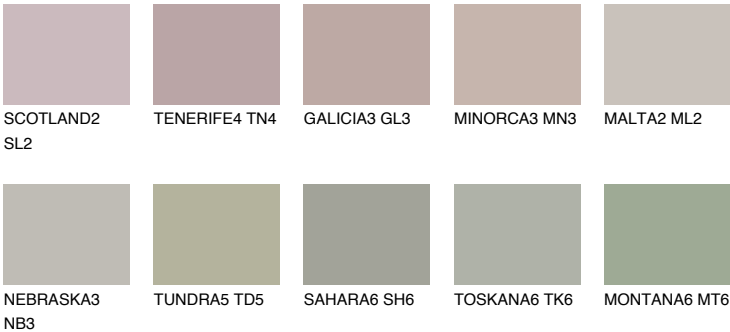

COLOUR DETAILS

COLORADO6 CO6

38% TSR 35%

Matching colours

COLOURS

INTENSE

For more information on plasters and paints, go to www.ceresit.en

*The presented colours refer to plasters and paints offered by Ceresit. Due to the use of digital techniques, the presented colours might not represent the original ones, thus they cannot be considered as a reliable colour presentation. We recommend checking the authentic colour samples.