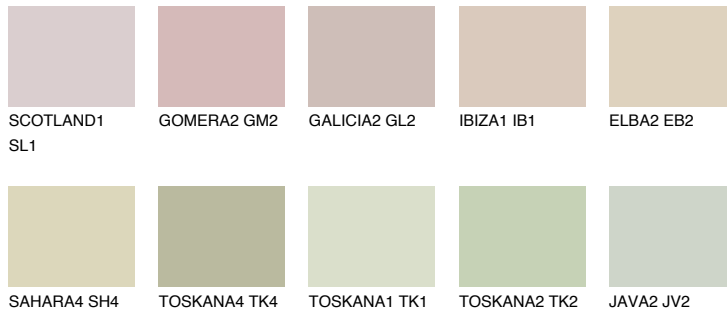

COLOUR DETAILS

COLORADO5 CO5

63% TSR 54%

Matching colours

COLOURS

INTENSE

For more information on plasters and paints, go to www.ceresit.en

*The presented colours refer to plasters and paints offered by Ceresit. Due to the use of digital techniques, the presented colours might not represent the original ones, thus they cannot be considered as a reliable colour presentation. We recommend checking the authentic colour samples.