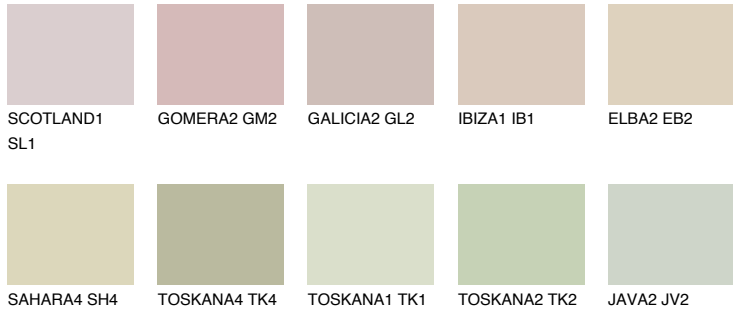

COLOUR DETAILS

COLORADO5 CO5

63% TSR 54%

Matching colours

COLOURS

INTENSE

For more information on plasters and paints, go to www.ceresit.en

*The presented colours refer to plasters and paints offered by Ceresit. Due to the use of digital techniques, the presented colours might not represent the original ones, thus they cannot be considered as a reliable colour presentation. We recommend checking the authentic colour samples.