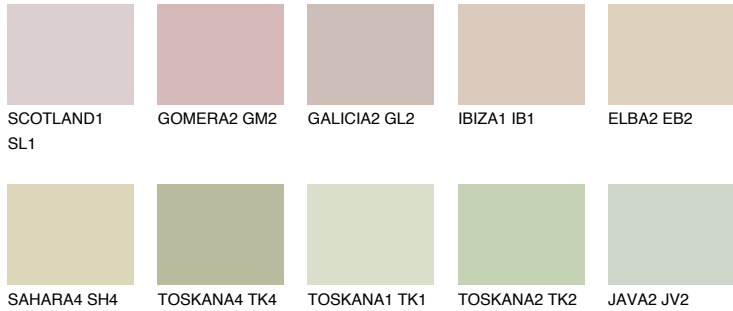

COLOUR DETAILS

COLORADO5 CO5

63% TSR 54%

Matching colours

COLOURS

INTENSE

For more information on plasters and paints, go to www.ceresit.en

*The presented colours refer to plasters and paints offered by Ceresit. Due to the use of digital techniques, the presented colours might not represent the original ones, thus they cannot be considered as a reliable colour presentation. We recommend checking the authentic colour samples.