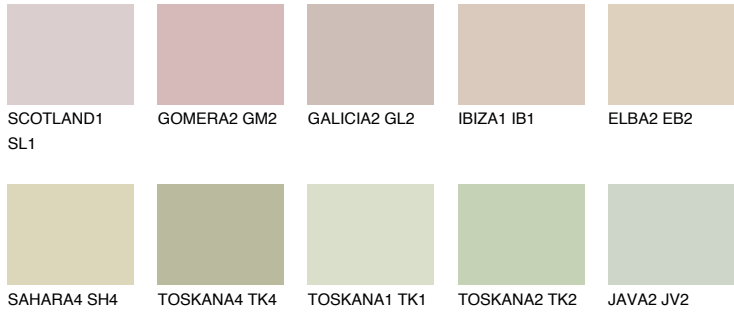

COLOUR DETAILS

COLORADO5 CO5

63% TSR 54%

Matching colours

COLOURS

INTENSE

For more information on plasters and paints, go to www.ceresit.en

*The presented colours refer to plasters and paints offered by Ceresit. Due to the use of digital techniques, the presented colours might not represent the original ones, thus they cannot be considered as a reliable colour presentation. We recommend checking the authentic colour samples.