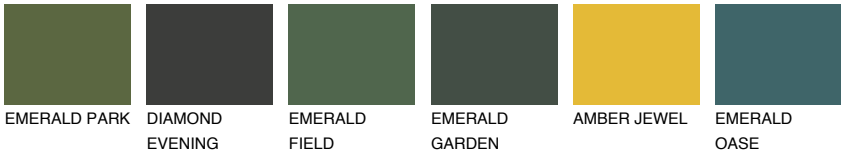

COLORADO4 CO4

51% TSR 49%

Matching colours

COLOURS

INTENSE

For more information on plasters and paints, go to www.ceresit.en

*The presented colours refer to plasters and paints offered by Ceresit. Due to the use of digital techniques, the presented colours might not represent the original ones, thus they cannot be considered as a reliable colour presentation. We recommend checking the authentic colour samples.