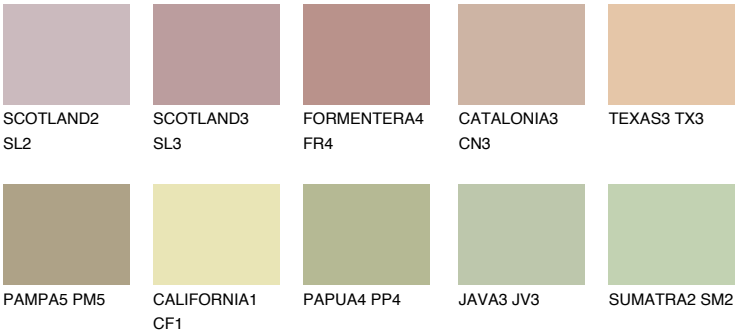

COLORADO4 CO4

51% TSR 49%

Matching colours

COLOURS

INTENSE

For more information on plasters and paints, go to www.ceresit.en

*The presented colours refer to plasters and paints offered by Ceresit. Due to the use of digital techniques, the presented colours might not represent the original ones, thus they cannot be considered as a reliable colour presentation. We recommend checking the authentic colour samples.