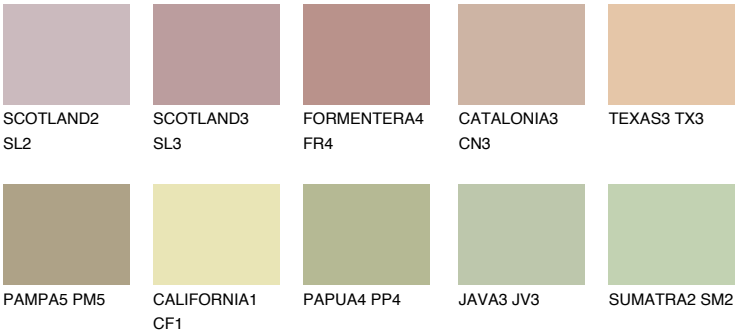

## COLORADO4 CO4

51% TSR 49%

### Matching colours

#### COLOURS

#### INTENSE

For more information on plasters and paints, go to [www.ceresit.en](http://www.ceresit.en)

\*The presented colours refer to plasters and paints offered by Ceresit. Due to the use of digital techniques, the presented colours might not represent the original ones, thus they cannot be considered as a reliable colour presentation. We recommend checking the authentic colour samples.