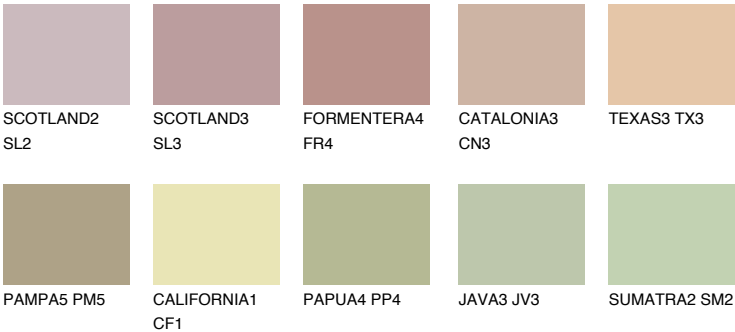

COLOUR DETAILS

COLORADO4 CO4

51% TSR 49%

Matching colours

COLOURS

INTENSE

For more information on plasters and paints, go to www.ceresit.en

*The presented colours refer to plasters and paints offered by Ceresit. Due to the use of digital techniques, the presented colours might not represent the original ones, thus they cannot be considered as a reliable colour presentation. We recommend checking the authentic colour samples.