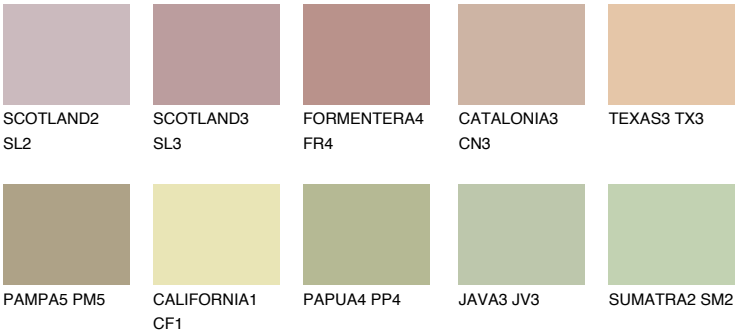

COLORADO4 CO4

51% TSR 49%

Matching colours

COLOURS

INTENSE

For more information on plasters and paints, go to www.ceresit.en

*The presented colours refer to plasters and paints offered by Ceresit. Due to the use of digital techniques, the presented colours might not represent the original ones, thus they cannot be considered as a reliable colour presentation. We recommend checking the authentic colour samples.