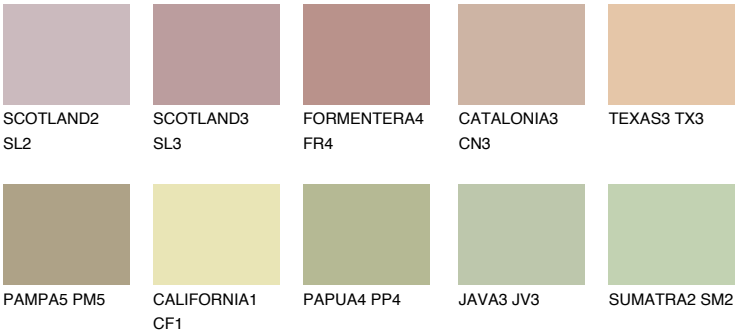

## COLORADO4 CO4

51% TSR 49%

### Matching colours

#### COLOURS

#### INTENSE

For more information on plasters and paints, go to [www.ceresit.en](http://www.ceresit.en)

\*The presented colours refer to plasters and paints offered by Ceresit. Due to the use of digital techniques, the presented colours might not represent the original ones, thus they cannot be considered as a reliable colour presentation. We recommend checking the authentic colour samples.