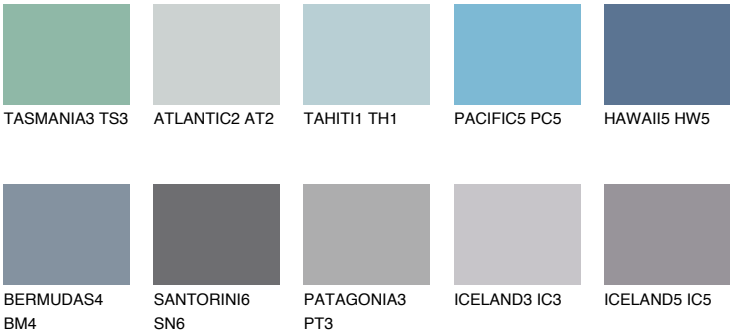

HAWAII4 HW4

26% **TSR** 31%

Matching colours

COLOURS

INTENSE

For more information on plasters and paints, go to www.ceresit.en

*The presented colours refer to plasters and paints offered by Ceresit. Due to the use of digital techniques, the presented colours might not represent the original ones, thus they cannot be considered as a reliable colour presentation. We recommend checking the authentic colour samples.