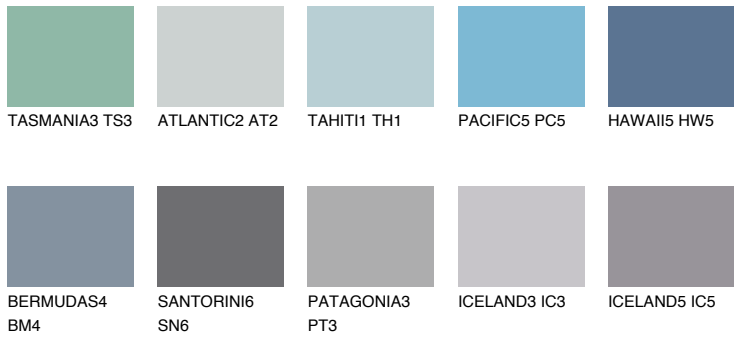

COLOUR DETAILS

HAWAII4 HW4

26% **TSR** 31%

Matching colours

COLOURS

INTENSE

For more information on plasters and paints, go to www.ceresit.en

*The presented colours refer to plasters and paints offered by Ceresit. Due to the use of digital techniques, the presented colours might not represent the original ones, thus they cannot be considered as a reliable colour presentation. We recommend checking the authentic colour samples.