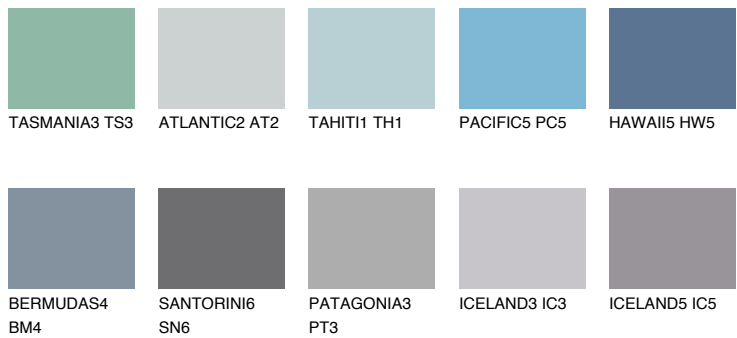

COLOUR DETAILS

HAWAII4 HW4

26% **TSR** 31%

Matching colours

COLOURS

INTENSE

For more information on plasters and paints, go to www.ceresit.en

*The presented colours refer to plasters and paints offered by Ceresit. Due to the use of digital techniques, the presented colours might not represent the original ones, thus they cannot be considered as a reliable colour presentation. We recommend checking the authentic colour samples.