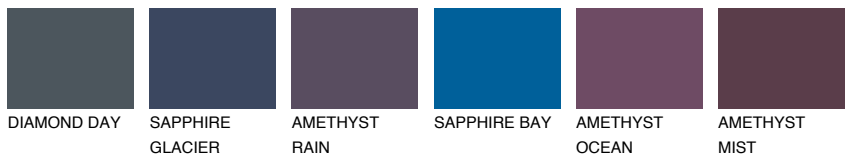

COLOUR DETAILS

ADRIATIC4 AA4

51% TSR 58%

Matching colours

COLOURS

INTENSE

For more information on plasters and paints, go to www.ceresit.en

*The presented colours refer to plasters and paints offered by Ceresit. Due to the use of digital techniques, the presented colours might not represent the original ones, thus they cannot be considered as a reliable colour presentation. We recommend checking the authentic colour samples.