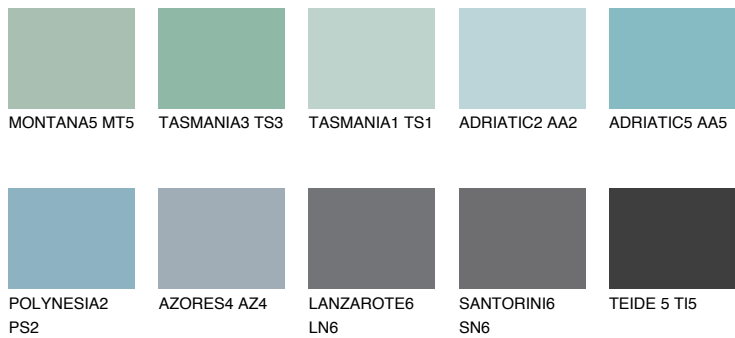

COLOUR DETAILS

ADRIATIC4 AA4

51% TSR 58%

Matching colours

COLOURS

INTENSE

For more information on plasters and paints, go to www.ceresit.en

*The presented colours refer to plasters and paints offered by Ceresit. Due to the use of digital techniques, the presented colours might not represent the original ones, thus they cannot be considered as a reliable colour presentation. We recommend checking the authentic colour samples.