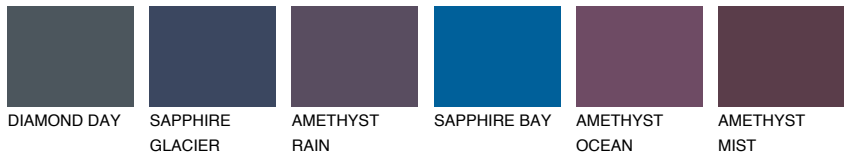

COLOUR DETAILS

ADRIATIC4 AA4

51% TSR 58%

Matching colours

COLOURS

INTENSE

For more information on plasters and paints, go to www.ceresit.en

*The presented colours refer to plasters and paints offered by Ceresit. Due to the use of digital techniques, the presented colours might not represent the original ones, thus they cannot be considered as a reliable colour presentation. We recommend checking the authentic colour samples.