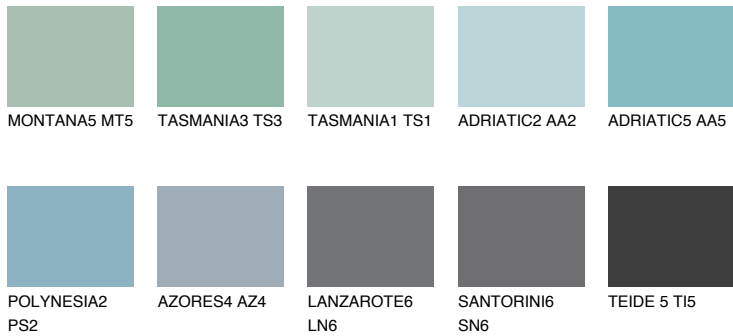

COLOUR DETAILS

ADRIATIC4 AA4

51% TSR 58%

Matching colours

COLOURS

INTENSE

For more information on plasters and paints, go to www.ceresit.en

*The presented colours refer to plasters and paints offered by Ceresit. Due to the use of digital techniques, the presented colours might not represent the original ones, thus they cannot be considered as a reliable colour presentation. We recommend checking the authentic colour samples.