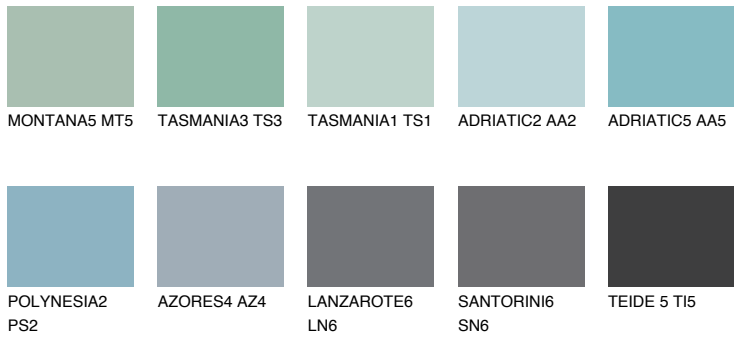

COLOUR DETAILS

ADRIATIC4 AA4

51% TSR 58%

Matching colours

COLOURS

INTENSE

For more information on plasters and paints, go to www.ceresit.en

*The presented colours refer to plasters and paints offered by Ceresit. Due to the use of digital techniques, the presented colours might not represent the original ones, thus they cannot be considered as a reliable colour presentation. We recommend checking the authentic colour samples.