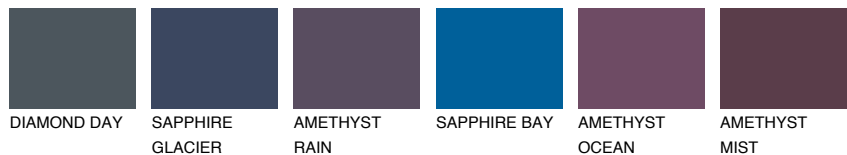

COLOUR DETAILS

ADRIATIC4 AA4

51% TSR 58%

Matching colours

COLOURS

INTENSE

For more information on plasters and paints, go to www.ceresit.en

*The presented colours refer to plasters and paints offered by Ceresit. Due to the use of digital techniques, the presented colours might not represent the original ones, thus they cannot be considered as a reliable colour presentation. We recommend checking the authentic colour samples.