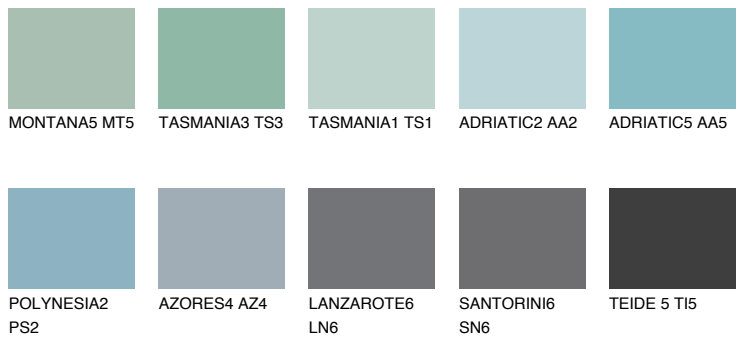

COLOUR DETAILS

ADRIATIC4 AA4

51% TSR 58%

Matching colours

COLOURS

INTENSE

For more information on plasters and paints, go to www.ceresit.en

*The presented colours refer to plasters and paints offered by Ceresit. Due to the use of digital techniques, the presented colours might not represent the original ones, thus they cannot be considered as a reliable colour presentation. We recommend checking the authentic colour samples.