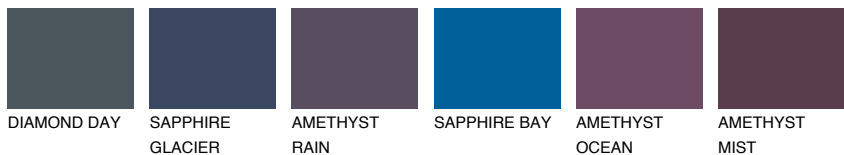

COLOUR DETAILS

ADRIATIC4 AA4

51% TSR 58%

Matching colours

COLOURS

INTENSE

For more information on plasters and paints, go to www.ceresit.en

*The presented colours refer to plasters and paints offered by Ceresit. Due to the use of digital techniques, the presented colours might not represent the original ones, thus they cannot be considered as a reliable colour presentation. We recommend checking the authentic colour samples.