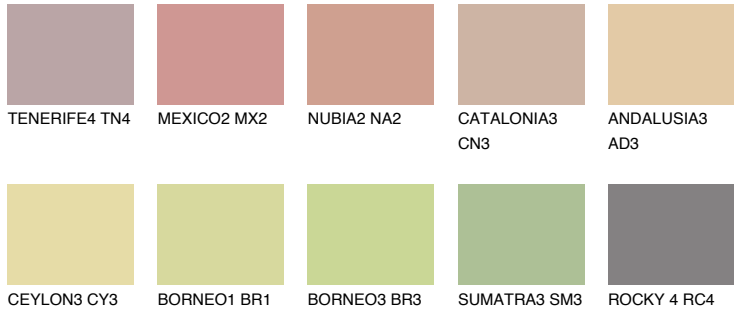

COLOUR DETAILS

COLORADO3 CO3

46% TSR 48%

Matching colours

COLOURS

INTENSE

For more information on plasters and paints, go to www.ceresit.en

*The presented colours refer to plasters and paints offered by Ceresit. Due to the use of digital techniques, the presented colours might not represent the original ones, thus they cannot be considered as a reliable colour presentation. We recommend checking the authentic colour samples.