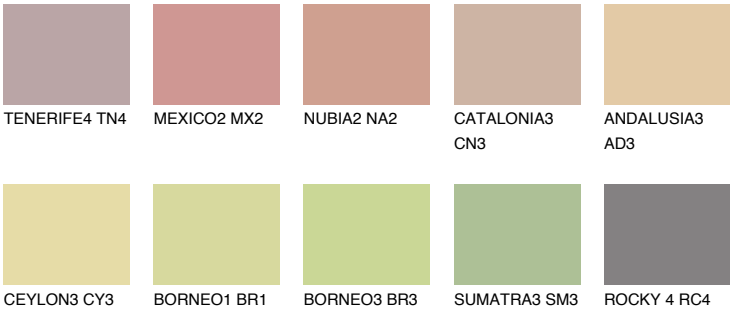

## COLORADO3 CO3

46% **TSR** 48%

### Matching colours

#### COLOURS

#### INTENSE

For more information on plasters and paints, go to [www.ceresit.en](http://www.ceresit.en)

\*The presented colours refer to plasters and paints offered by Ceresit. Due to the use of digital techniques, the presented colours might not represent the original ones, thus they cannot be considered as a reliable colour presentation. We recommend checking the authentic colour samples.