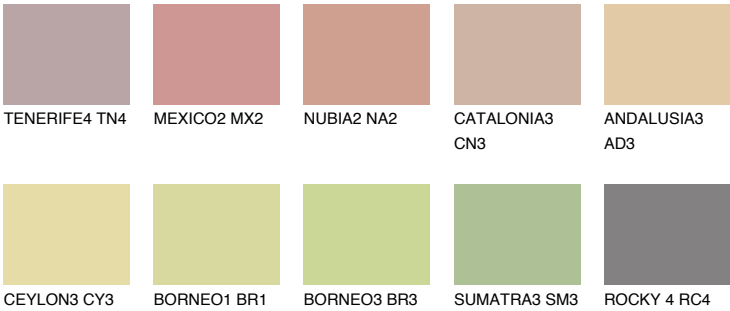

COLOUR DETAILS

COLORADO3 CO3

46% TSR 48%

Matching colours

COLOURS

INTENSE

For more information on plasters and paints, go to www.ceresit.en

*The presented colours refer to plasters and paints offered by Ceresit. Due to the use of digital techniques, the presented colours might not represent the original ones, thus they cannot be considered as a reliable colour presentation. We recommend checking the authentic colour samples.