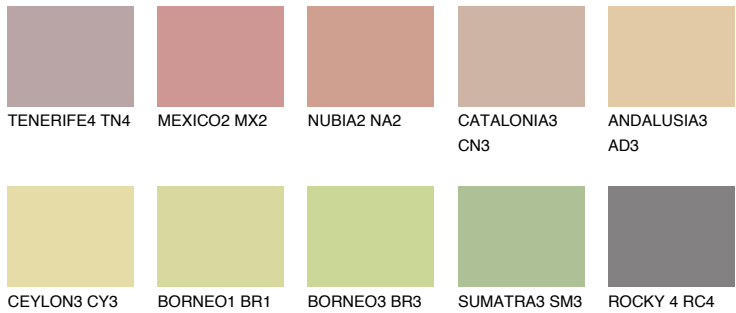

COLOUR DETAILS

COLORADO3 CO3

46% TSR 48%

Matching colours

COLOURS

INTENSE

For more information on plasters and paints, go to www.ceresit.en

*The presented colours refer to plasters and paints offered by Ceresit. Due to the use of digital techniques, the presented colours might not represent the original ones, thus they cannot be considered as a reliable colour presentation. We recommend checking the authentic colour samples.