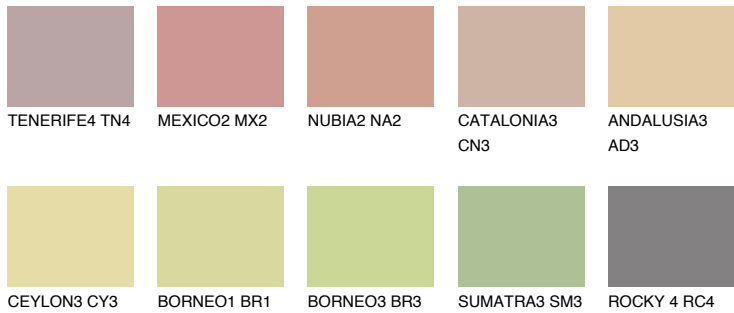

COLOUR DETAILS

COLORADO3 CO3

46% TSR 48%

Matching colours

COLOURS

INTENSE

For more information on plasters and paints, go to www.ceresit.en

*The presented colours refer to plasters and paints offered by Ceresit. Due to the use of digital techniques, the presented colours might not represent the original ones, thus they cannot be considered as a reliable colour presentation. We recommend checking the authentic colour samples.