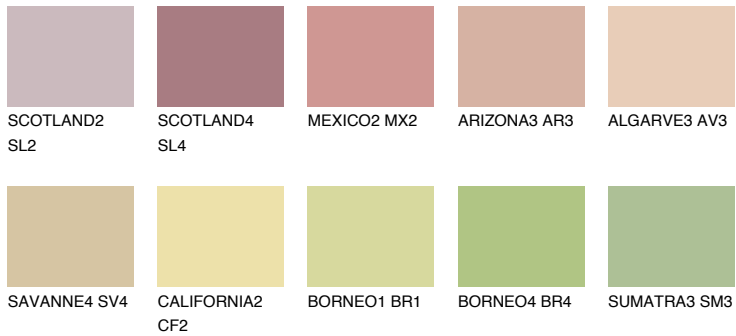

COLOUR DETAILS

COLORADO2 CO2

48% TSR 50%

Matching colours

COLOURS

INTENSE

For more information on plasters and paints, go to www.ceresit.en

*The presented colours refer to plasters and paints offered by Ceresit. Due to the use of digital techniques, the presented colours might not represent the original ones, thus they cannot be considered as a reliable colour presentation. We recommend checking the authentic colour samples.