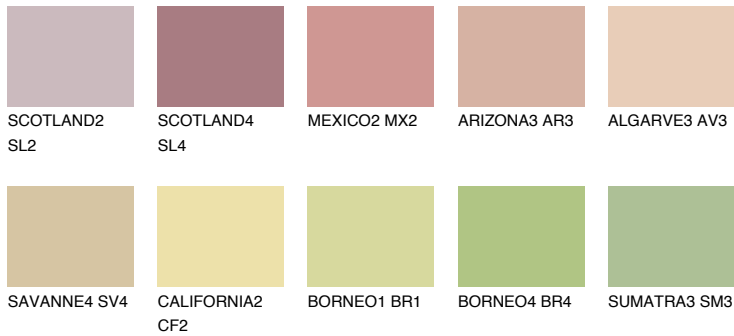

COLOUR DETAILS

COLORADO2 CO2

48% TSR 50%

Matching colours

COLOURS

INTENSE

For more information on plasters and paints, go to www.ceresit.en

*The presented colours refer to plasters and paints offered by Ceresit. Due to the use of digital techniques, the presented colours might not represent the original ones, thus they cannot be considered as a reliable colour presentation. We recommend checking the authentic colour samples.