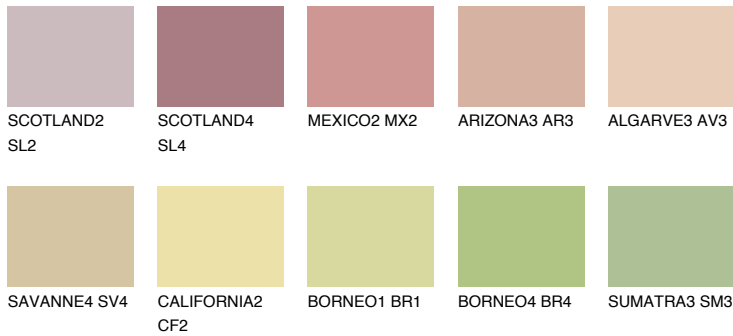

COLOUR DETAILS

COLORADO2 CO2

48% TSR 50%

Matching colours

COLOURS

INTENSE

For more information on plasters and paints, go to www.ceresit.en

*The presented colours refer to plasters and paints offered by Ceresit. Due to the use of digital techniques, the presented colours might not represent the original ones, thus they cannot be considered as a reliable colour presentation. We recommend checking the authentic colour samples.