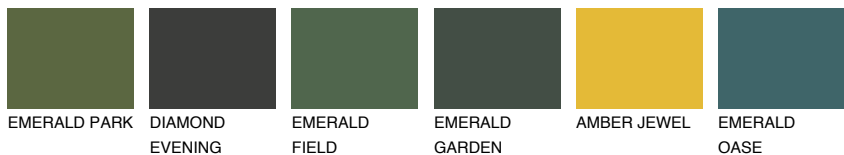

COLOUR DETAILS

COLORADO2 CO2

48% TSR 50%

Matching colours

COLOURS

INTENSE

For more information on plasters and paints, go to www.ceresit.en

*The presented colours refer to plasters and paints offered by Ceresit. Due to the use of digital techniques, the presented colours might not represent the original ones, thus they cannot be considered as a reliable colour presentation. We recommend checking the authentic colour samples.