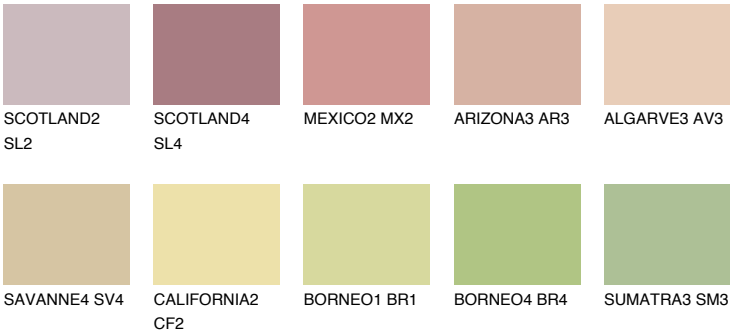

COLOUR DETAILS

COLORADO2 CO2

48% TSR 50%

Matching colours

COLOURS

INTENSE

For more information on plasters and paints, go to www.ceresit.en

*The presented colours refer to plasters and paints offered by Ceresit. Due to the use of digital techniques, the presented colours might not represent the original ones, thus they cannot be considered as a reliable colour presentation. We recommend checking the authentic colour samples.