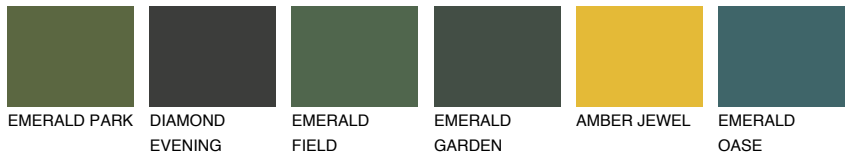

COLOUR DETAILS

COLORADO1 CO1

66% TSR 66%

Matching colours

COLOURS

INTENSE

For more information on plasters and paints, go to www.ceresit.en

*The presented colours refer to plasters and paints offered by Ceresit. Due to the use of digital techniques, the presented colours might not represent the original ones, thus they cannot be considered as a reliable colour presentation. We recommend checking the authentic colour samples.