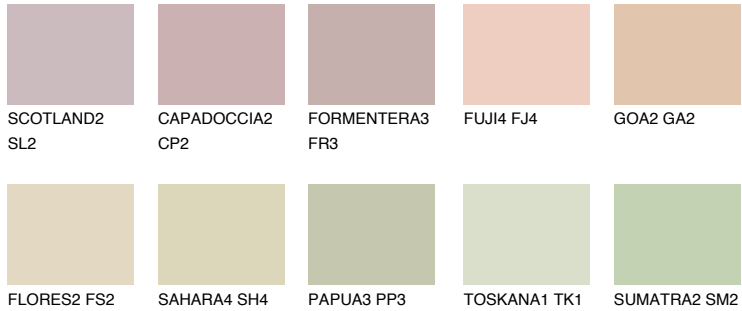

COLOUR DETAILS

COLORADO1 CO1

66% **TSR** 66%

Matching colours

COLOURS

INTENSE

For more information on plasters and paints, go to www.ceresit.en

*The presented colours refer to plasters and paints offered by Ceresit. Due to the use of digital techniques, the presented colours might not represent the original ones, thus they cannot be considered as a reliable colour presentation. We recommend checking the authentic colour samples.