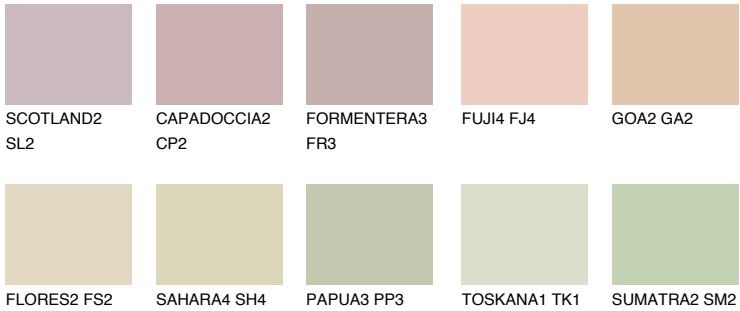

COLOUR DETAILS

COLORADO1 CO1

66% TSR 66%

Matching colours

COLOURS

INTENSE

For more information on plasters and paints, go to www.ceresit.en

*The presented colours refer to plasters and paints offered by Ceresit. Due to the use of digital techniques, the presented colours might not represent the original ones, thus they cannot be considered as a reliable colour presentation. We recommend checking the authentic colour samples.