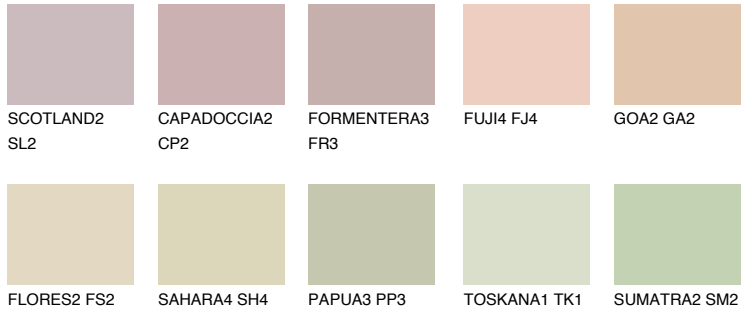

COLOUR DETAILS

COLORADO1 CO1

66% TSR 66%

Matching colours

COLOURS

INTENSE

For more information on plasters and paints, go to www.ceresit.en

*The presented colours refer to plasters and paints offered by Ceresit. Due to the use of digital techniques, the presented colours might not represent the original ones, thus they cannot be considered as a reliable colour presentation. We recommend checking the authentic colour samples.