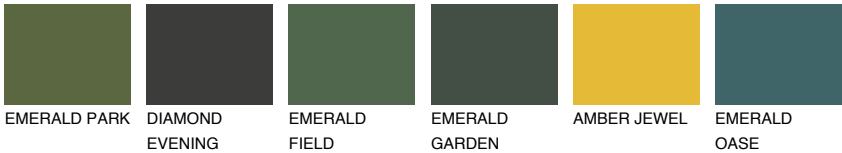

COLOUR DETAILS

COLORADO1 CO1

66% TSR 66%

Matching colours

COLOURS

INTENSE

For more information on plasters and paints, go to www.ceresit.en

*The presented colours refer to plasters and paints offered by Ceresit. Due to the use of digital techniques, the presented colours might not represent the original ones, thus they cannot be considered as a reliable colour presentation. We recommend checking the authentic colour samples.