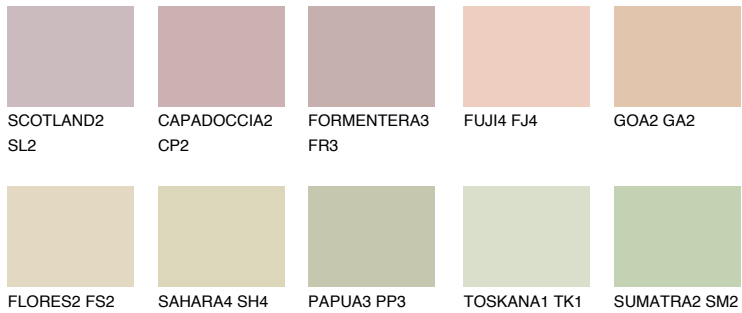

COLOUR DETAILS

COLORADO1 CO1

66% **TSR** 66%

Matching colours

COLOURS

INTENSE

For more information on plasters and paints, go to www.ceresit.en

*The presented colours refer to plasters and paints offered by Ceresit. Due to the use of digital techniques, the presented colours might not represent the original ones, thus they cannot be considered as a reliable colour presentation. We recommend checking the authentic colour samples.