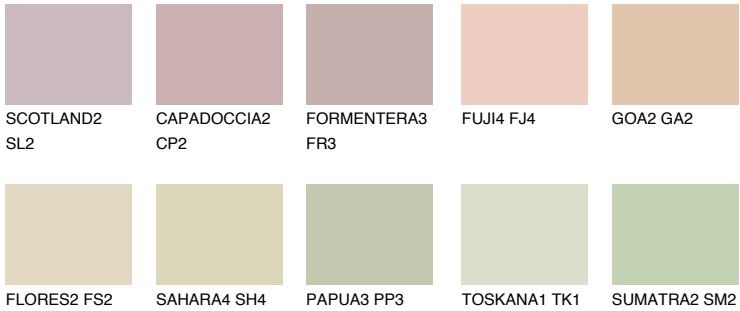

COLOUR DETAILS

COLORADO1 CO1

66% **TSR** 66%

Matching colours

COLOURS

INTENSE

For more information on plasters and paints, go to www.ceresit.en

*The presented colours refer to plasters and paints offered by Ceresit. Due to the use of digital techniques, the presented colours might not represent the original ones, thus they cannot be considered as a reliable colour presentation. We recommend checking the authentic colour samples.