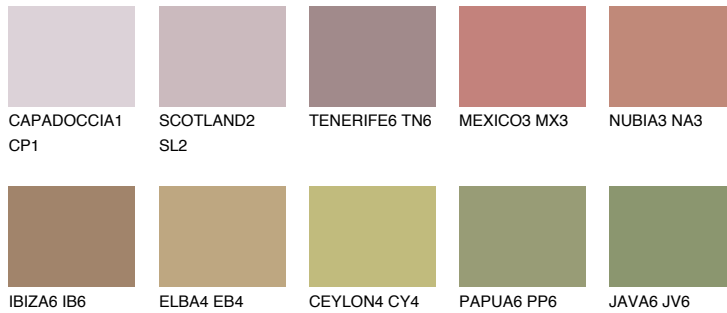

## TEXAS6 TX6

☀️ 25%    **TSR 30%**

### Matching colours

#### COLOURS

#### INTENSE

For more information on plasters and paints, go to  
[www.ceresit.en](http://www.ceresit.en)

\*The presented colours refer to plasters and paints offered by Ceresit. Due to the use of digital techniques, the presented colours might not represent the original ones, thus they cannot be considered as a reliable colour presentation. We recommend checking the authentic colour samples.