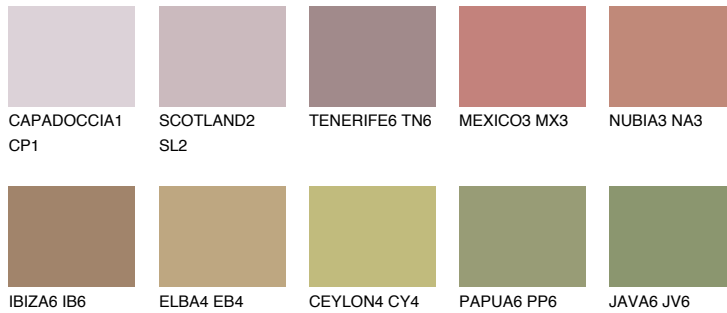

## TEXAS6 TX6

☀ 25%    **TSR 30%**

### Matching colours

#### COLOURS

#### INTENSE

For more information on plasters and paints, go to  
[www.ceresit.en](http://www.ceresit.en)

\*The presented colours refer to plasters and paints offered by Ceresit. Due to the use of digital techniques, the presented colours might not represent the original ones, thus they cannot be considered as a reliable colour presentation. We recommend checking the authentic colour samples.