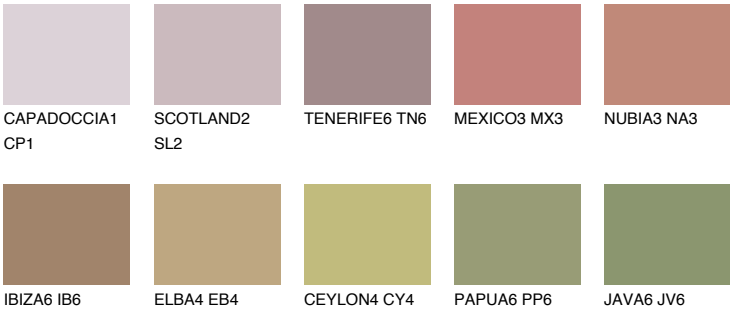

## TEXAS6 TX6

☀ 25%    **TSR 30%**

### Matching colours

#### COLOURS

#### INTENSE

For more information on plasters and paints, go to  
[www.ceresit.en](http://www.ceresit.en)

\*The presented colours refer to plasters and paints offered by Ceresit. Due to the use of digital techniques, the presented colours might not represent the original ones, thus they cannot be considered as a reliable colour presentation. We recommend checking the authentic colour samples.