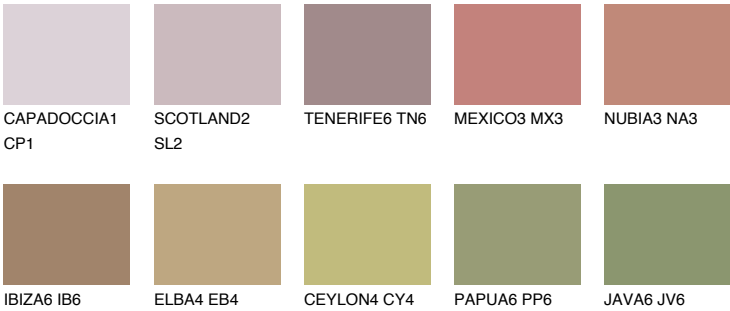

## TEXAS6 TX6

☀️ 25%    **TSR 30%**

### Matching colours

#### COLOURS

#### INTENSE

For more information on plasters and paints, go to [www.ceresit.en](http://www.ceresit.en)

\*The presented colours refer to plasters and paints offered by Ceresit. Due to the use of digital techniques, the presented colours might not represent the original ones, thus they cannot be considered as a reliable colour presentation. We recommend checking the authentic colour samples.