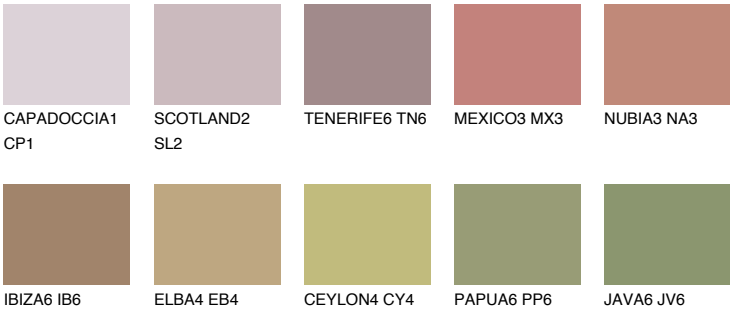

TEXAS6 TX6

☀️ 25%   **TSR 30%**

Matching colours

COLOURS

INTENSE

For more information on plasters and paints, go to www.ceresit.en

*The presented colours refer to plasters and paints offered by Ceresit. Due to the use of digital techniques, the presented colours might not represent the original ones, thus they cannot be considered as a reliable colour presentation. We recommend checking the authentic colour samples.