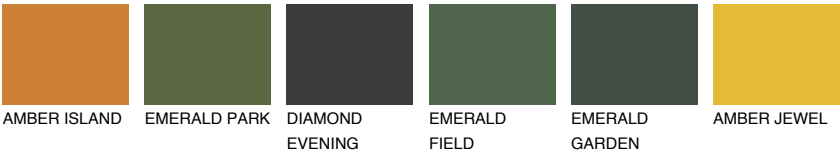

TEXAS6 TX6

☀️ 25% **TSR 30%**

Matching colours

COLOURS

INTENSE

For more information on plasters and paints, go to
www.ceresit.en

*The presented colours refer to plasters and paints offered by Ceresit. Due to the use of digital techniques, the presented colours might not represent the original ones, thus they cannot be considered as a reliable colour presentation. We recommend checking the authentic colour samples.