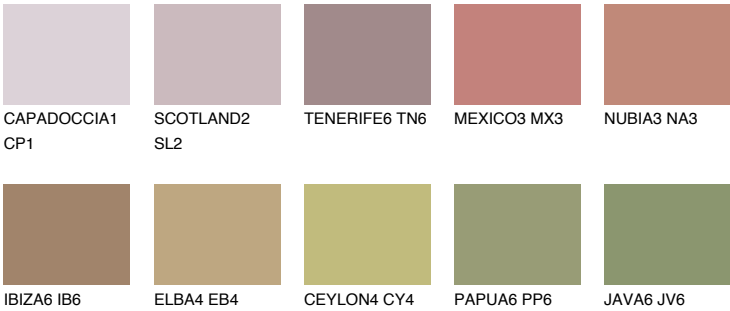

TEXAS6 TX6

☀ 25% **TSR 30%**

Matching colours

COLOURS

INTENSE

For more information on plasters and paints, go to
www.ceresit.en

*The presented colours refer to plasters and paints offered by Ceresit. Due to the use of digital techniques, the presented colours might not represent the original ones, thus they cannot be considered as a reliable colour presentation. We recommend checking the authentic colour samples.