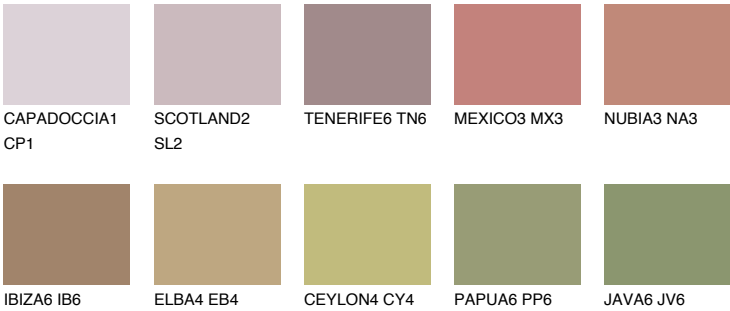

TEXAS6 TX6

☀ 25% **TSR 30%**

Matching colours

COLOURS

INTENSE

For more information on plasters and paints, go to www.ceresit.en

*The presented colours refer to plasters and paints offered by Ceresit. Due to the use of digital techniques, the presented colours might not represent the original ones, thus they cannot be considered as a reliable colour presentation. We recommend checking the authentic colour samples.