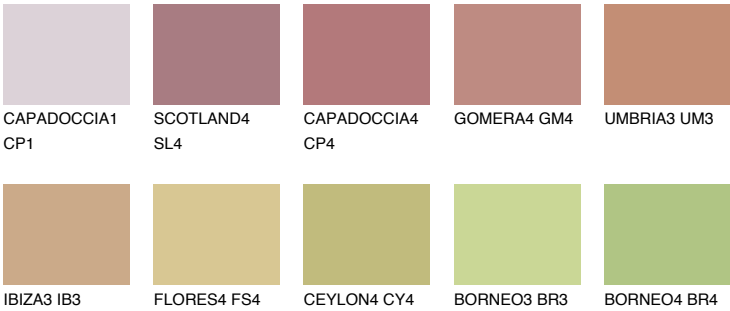

TEXAS5 TX5

33% TSR 40%

Matching colours

COLOURS

INTENSE

For more information on plasters and paints, go to www.ceresit.en

*The presented colours refer to plasters and paints offered by Ceresit. Due to the use of digital techniques, the presented colours might not represent the original ones, thus they cannot be considered as a reliable colour presentation. We recommend checking the authentic colour samples.