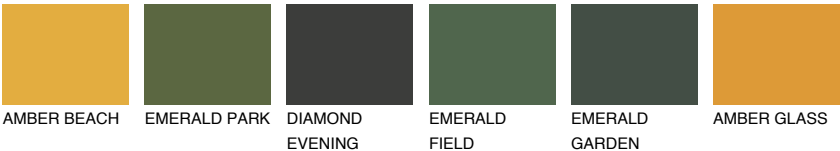

TEXAS5 TX5

33% TSR 40%

Matching colours

COLOURS

INTENSE

For more information on plasters and paints, go to www.ceresit.en

*The presented colours refer to plasters and paints offered by Ceresit. Due to the use of digital techniques, the presented colours might not represent the original ones, thus they cannot be considered as a reliable colour presentation. We recommend checking the authentic colour samples.