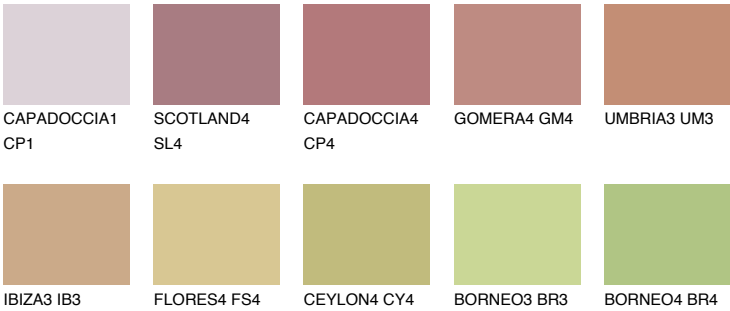

## TEXAS5 TX5

33% TSR 40%

### Matching colours

#### COLOURS

#### INTENSE

For more information on plasters and paints, go to [www.ceresit.en](http://www.ceresit.en)

\*The presented colours refer to plasters and paints offered by Ceresit. Due to the use of digital techniques, the presented colours might not represent the original ones, thus they cannot be considered as a reliable colour presentation. We recommend checking the authentic colour samples.