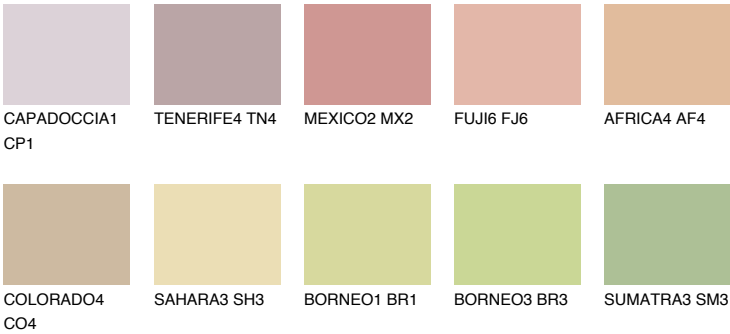

COLOUR DETAILS

TEXAS4 TX4

52% TSR 56%

Matching colours

COLOURS

INTENSE

For more information on plasters and paints, go to www.ceresit.en

*The presented colours refer to plasters and paints offered by Ceresit. Due to the use of digital techniques, the presented colours might not represent the original ones, thus they cannot be considered as a reliable colour presentation. We recommend checking the authentic colour samples.