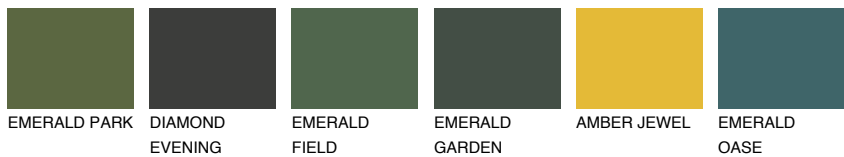

COLOUR DETAILS

TEXAS4 TX4

52% TSR 56%

Matching colours

COLOURS

INTENSE

For more information on plasters and paints, go to www.ceresit.en

*The presented colours refer to plasters and paints offered by Ceresit. Due to the use of digital techniques, the presented colours might not represent the original ones, thus they cannot be considered as a reliable colour presentation. We recommend checking the authentic colour samples.