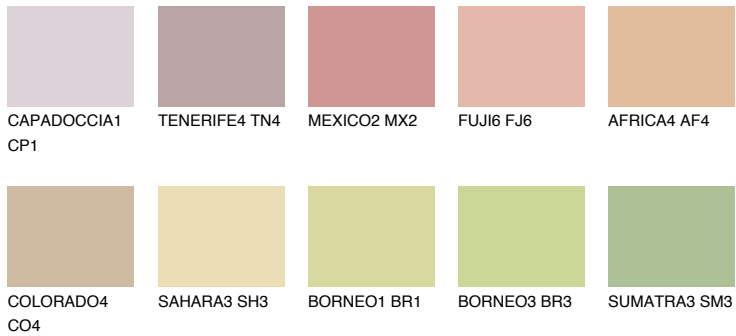

## TEXAS4 TX4

52% TSR 56%

### Matching colours

#### COLOURS

#### INTENSE

For more information on plasters and paints, go to [www.ceresit.en](http://www.ceresit.en)

\*The presented colours refer to plasters and paints offered by Ceresit. Due to the use of digital techniques, the presented colours might not represent the original ones, thus they cannot be considered as a reliable colour presentation. We recommend checking the authentic colour samples.