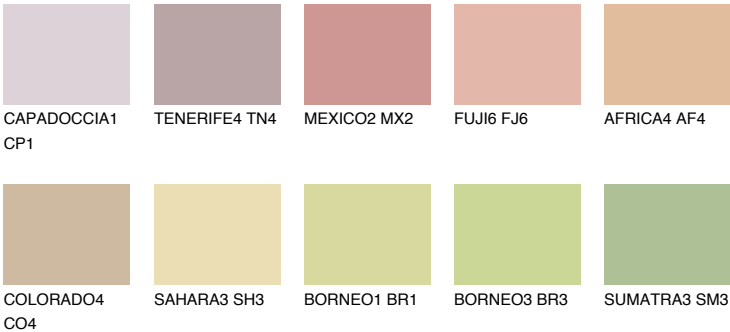

TEXAS4 TX4

52% TSR 56%

Matching colours

COLOURS

INTENSE

For more information on plasters and paints, go to www.ceresit.en

*The presented colours refer to plasters and paints offered by Ceresit. Due to the use of digital techniques, the presented colours might not represent the original ones, thus they cannot be considered as a reliable colour presentation. We recommend checking the authentic colour samples.