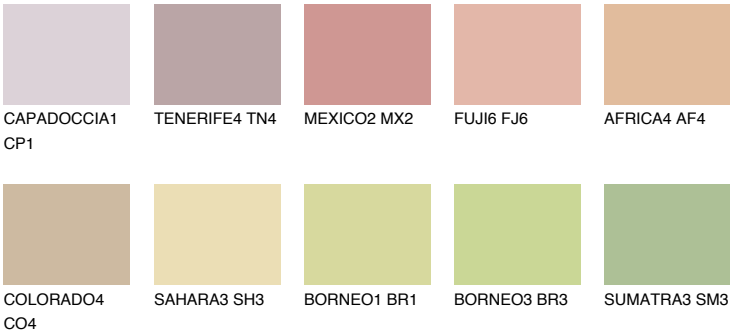

## TEXAS4 TX4

52% TSR 56%

### Matching colours

#### COLOURS

#### INTENSE

For more information on plasters and paints, go to [www.ceresit.en](http://www.ceresit.en)

\*The presented colours refer to plasters and paints offered by Ceresit. Due to the use of digital techniques, the presented colours might not represent the original ones, thus they cannot be considered as a reliable colour presentation. We recommend checking the authentic colour samples.