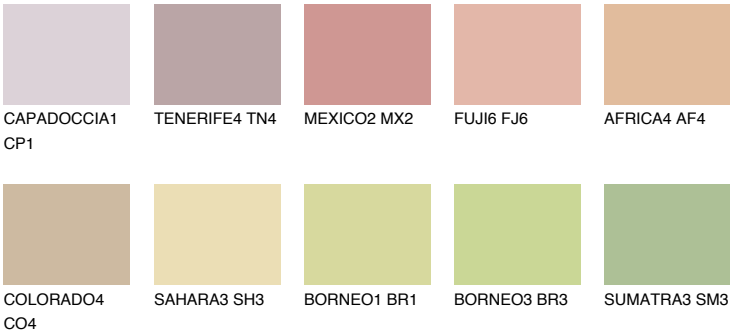

TEXAS4 TX4

52% TSR 56%

Matching colours

COLOURS

INTENSE

For more information on plasters and paints, go to www.ceresit.en

*The presented colours refer to plasters and paints offered by Ceresit. Due to the use of digital techniques, the presented colours might not represent the original ones, thus they cannot be considered as a reliable colour presentation. We recommend checking the authentic colour samples.